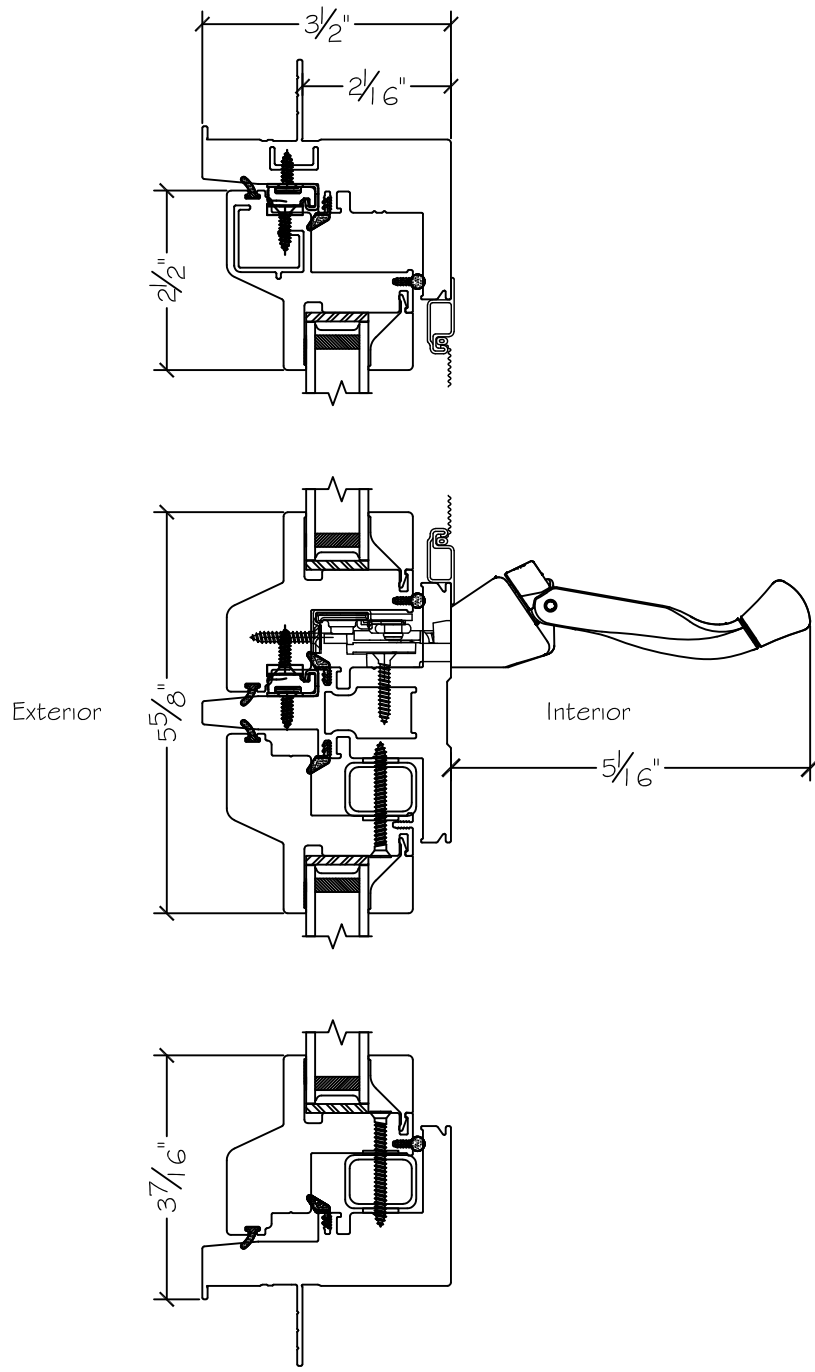

450 Delta Ave
Brea, Ca 92821
(714) 385-1202

Project:	File name: I 750 Section View - RHC RHC over FC - 1.375 inch Nail-fin	Date: 20190816
Notes:	Layout: Horizontal Section View	Drawn by: J Johnson

Notice: This document contains information proprietary to and is protected by copyright of Win-Dor Inc. and shall not be copied, disclosed to others, or used for any purpose other than that for which it is given, without the written permission of Win-Dor Inc.

450 Delta Ave
Brea, Ca 92821
(714) 385-1202

Project:	File name: 1750 Section View - RHC RHC over FC - 1.375 inch Nail-fin	Date: 20190816
Notes:	Layout: Vertical Section View	Drawn by: J Johnson