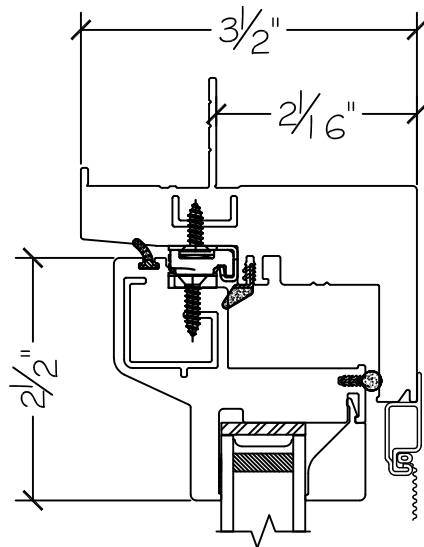

450 Delta Ave
 Brea, Ca 92821
 (714) 385-1202

Project:	File name: 1750 Section View - RHC - 1.375 inch Nail-fin	Date: 20190816
Notes:	Layout: Horizontal Section View	Drawn by: J Johnson

Exterior

Interior

450 Delta Ave
Brea, Ca 92821
(714) 385-1202

Project:	File name: 1750 Section View - RHC - 1.375 inch Nail-fin	Date: 20190816
Notes:	Layout: Vertical Section View	Drawn by: J Johnson