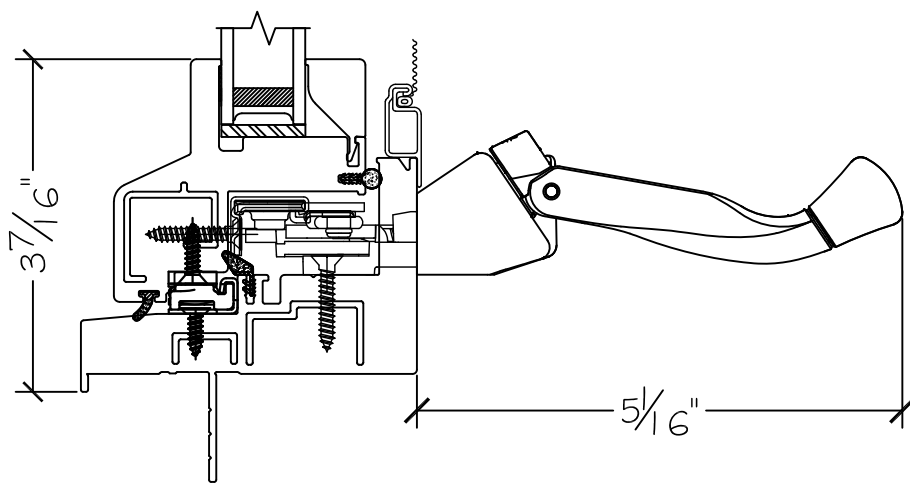

450 Delta Ave
 Brea, Ca 92821
 (714) 385-1202

Project:	File name: 1750 Section View - RHC - 1.375 inch Nail-fin	Date: 20190816
Notes:	Layout: Horizontal Section View	Drawn by: J Johnson

Exterior

Interior

450 Delta Ave
Brea, Ca 92821
(714) 385-1202

Project:	File name: 1750 Section View - RHC - 1.375 inch Nail-fin	Date: 20190816
Notes:	Layout: Vertical Section View	Drawn by: J Johnson