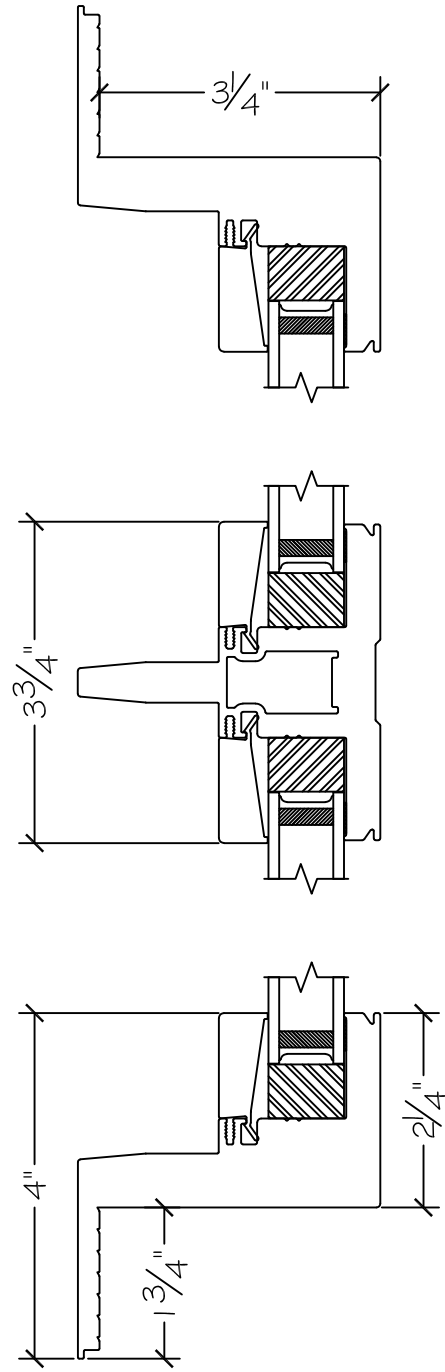

Exterior

Interior

Notice: This document contains information proprietary to and is protected by copyright of Win-Dor Inc. and shall not be copied, disclosed to others, or used for any purpose other than that for which it is given, without the written permission of Win-Dor Inc.

450 Delta Ave
Brea, Ca 92821
(714) 385-1202

Project:

File name: 1750 Section View - PW over PW - Stucco Fin

Date: 20190816

Notes:

Layout: Vertical Section View

Drawn by: J Johnson