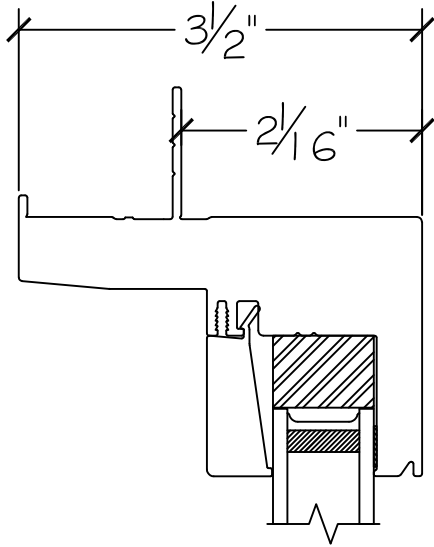

450 Delta Ave  
 Brea, Ca 92821  
 (714) 385-1202

Project:	File name: 1750 Section View - PW - 1.375 inch Nail-fin	Date: 20190816
Notes:	Layout: Horizontal Section View	Drawn by: J Johnson

Exterior

Interior

450 Delta Ave  
Brea, Ca 92821  
(714) 385-1202

Project:	File name: 1750 Section View - PW - 1.375 inch Nail-fin	Date: 20190816
Notes:	Layout: Vertical Section View	Drawn by: J Johnson