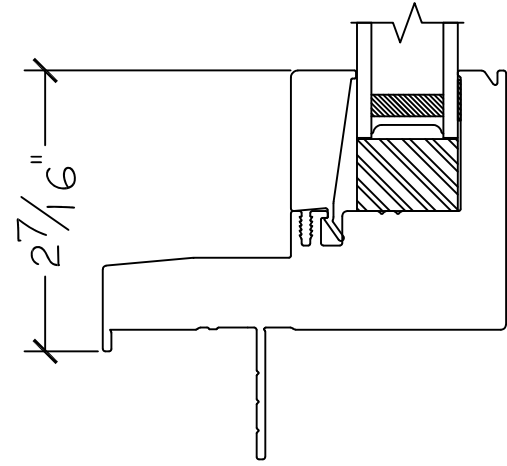

450 Delta Ave  
 Brea, Ca 92821  
 (714) 385-1202

Project:	File name: 1750 Section View - PW - 1.375 inch Nail-fin	Date: 20190816
Notes:	Layout: Horizontal Section View	Drawn by: J Johnson

Exterior

Interior

450 Delta Ave  
Brea, Ca 92821  
(714) 385-1202

Project:	File name: 1750 Section View - PW - 1.375 inch Nail-fin	Date: 20190816
Notes:	Layout: Vertical Section View	Drawn by: J Johnson