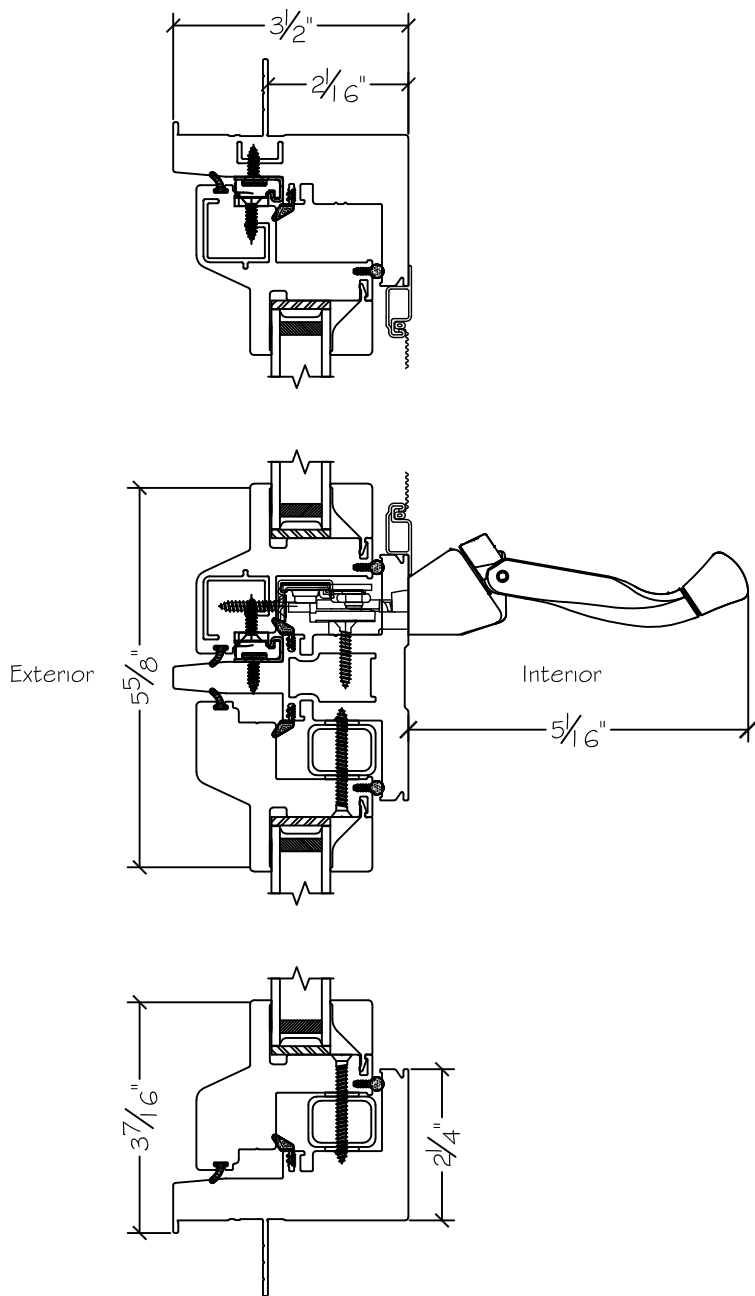

WINDOR
www.windorsystems.com

450 Delta Ave
Brea, Ca 92821
(714) 385-1202

Project:

File name: 1750 Section View - LHC over FC - 1.375 inch Nail-fin

Date: 20200424

Notes:

Layout: Horizontal Section View

Drawn by: J Johnson

450 Delta Ave
 Brea, Ca 92821
 (714) 385-1202

Project:	File name: I 750 Section View - LHC over FC - 1.375 inch Nail-fin	Date: 20200424
Notes:	Layout: Vertical Section View	Drawn by: J Johnson