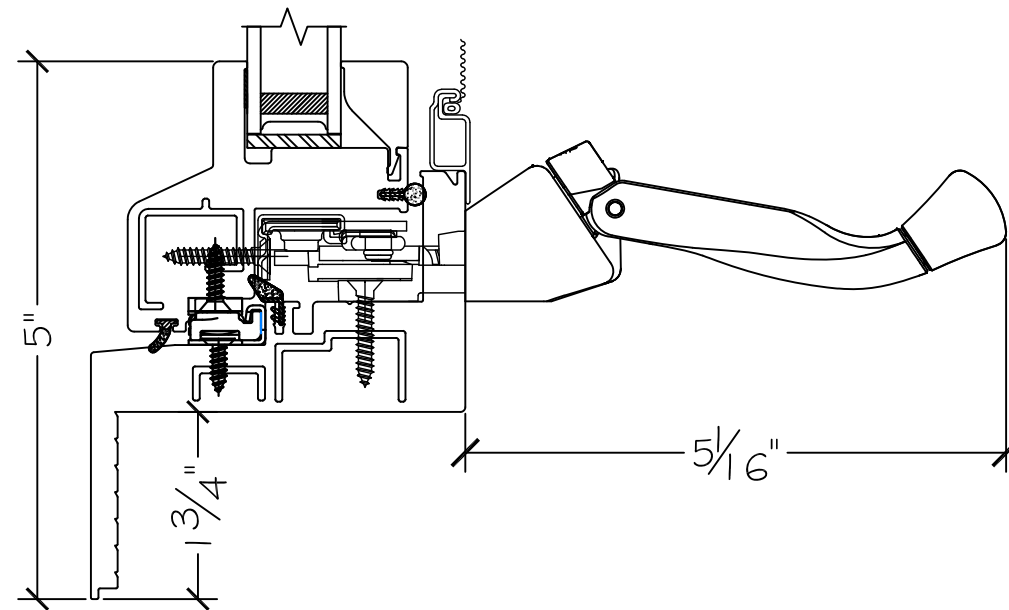

450 Delta Ave
Brea, Ca 92821
(714) 385-1202

Project:	File name: 1750 Section View - LHC - Stucco Fin	Date: 20190820
Notes:	Layout: Horizontal Section View	Drawn by: J Johnson

Exterior

Interior

Notice: This document contains information proprietary to and is protected by copyright of Win-Dor Inc. and shall not be copied, disclosed to others, or used for any purpose other than that for which it is given, without the written permission of Win-Dor Inc.

450 Delta Ave
Brea, Ca 92821
(714) 385-1202

Project:	File name: I 750 Section View - LHC - Stucco Fin	Date: 20190820
Notes:	Layout: Vertical Section View	Drawn by: J Johnson