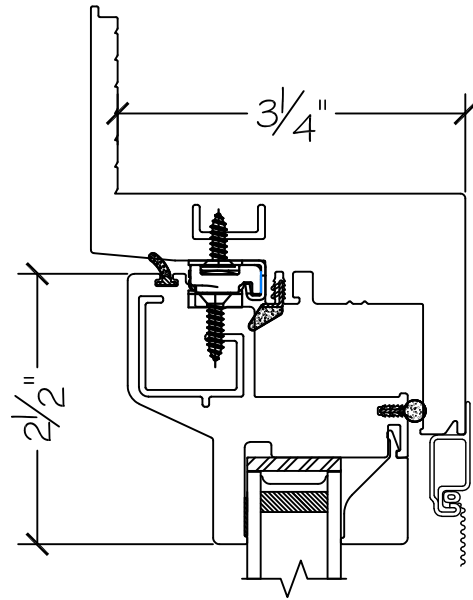

450 Delta Ave
Brea, Ca 92821
(714) 385-1202

Project:	File name: 1750 Section View - LHC - Stucco Fin	Date: 20190820
Notes:	Layout: Horizontal Section View	Drawn by: J Johnson

Exterior

Interior

Notice: This document contains information proprietary to and is protected by copyright of Win-Dor Inc. and shall not be copied, disclosed to others, or used for any purpose other than that for which it is given, without the written permission of Win-Dor Inc.

450 Delta Ave
Brea, Ca 92821
(714) 385-1202

Project:	File name: I 750 Section View - LHC - Stucco Fin	Date: 20190820
Notes:	Layout: Vertical Section View	Drawn by: J Johnson