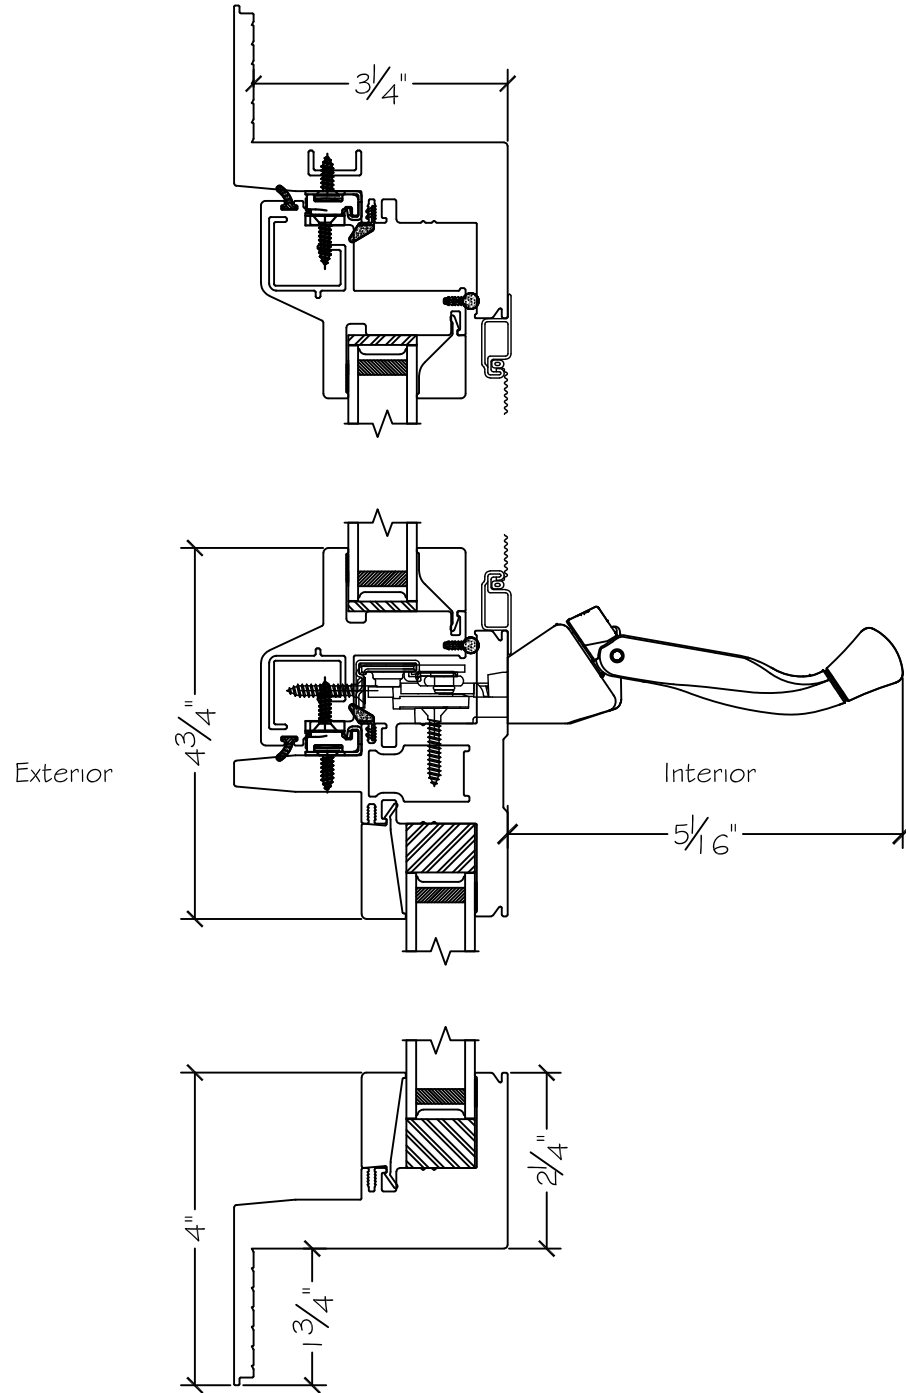

| | | |
|----------|---|---------------------|
| Project: | File name: I 750 Section View - LHC PW RHC over PW - Stucco Fin | Date: 20190820 |
| Notes: | Layout: Horizontal Section View | Drawn by: J Johnson |

450 Delta Ave
 Brea, Ca 92821
 (714) 385-1202

Project:

File name: 1750 Section View - LHC PW RHC over PW - Stucco Fin

Date: 20190820

Notes:

Layout: Vertical Section View

Drawn by: J Johnson