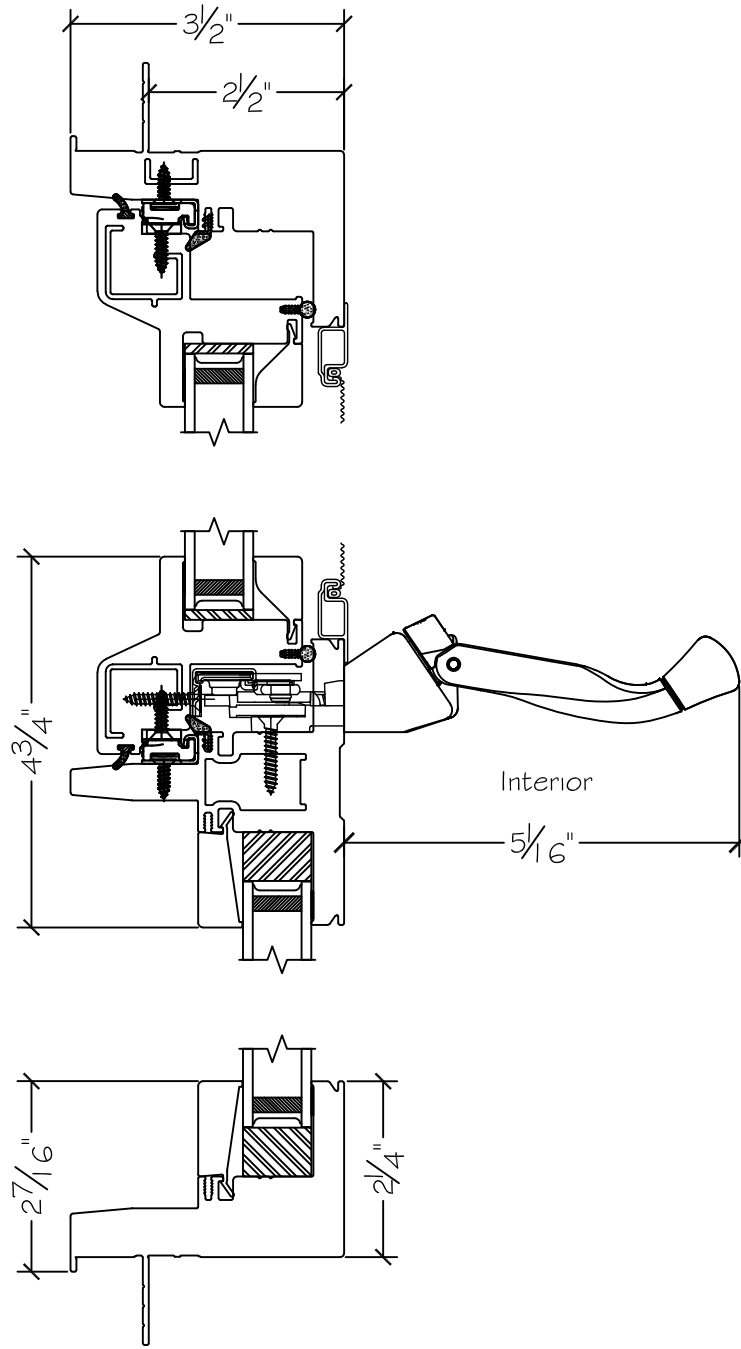

Exterior

Interior

Notice: This document contains information proprietary to and is protected by copyright of Win-Dor Inc. and shall not be copied, disclosed to others, or used for any purpose other than that for which it is given, without the written permission of Win-Dor Inc.

WINDOR
www.windorsystems.com

450 Delta Ave
Brea, Ca 92821
(714) 385-1202

Project:

File name: I 750 Section View - LHC PW RHC over PW - 1 inch Nail-fin

Date: 20190819

Notes:

Layout: Vertical Section View

Drawn by: J Johnson