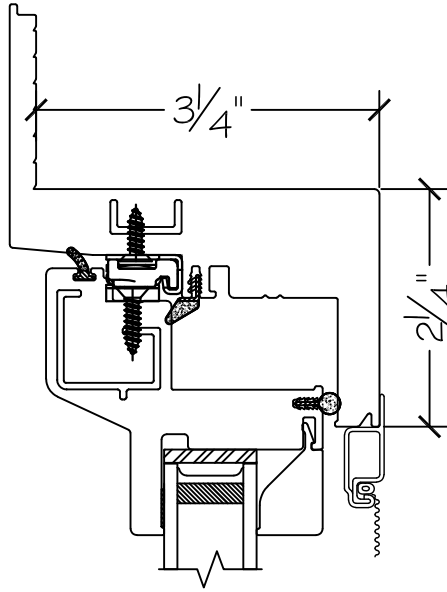

450 Delta Ave
 Brea, Ca 92821
 (714) 385-1202

Project:	File name: I 750 Section View - LHC PW RHC - Stucco Fin	Date: 20190816
Notes:	Layout: Horizontal Section View	Drawn by: J Johnson

Exterior

Interior

Notice: This document contains information proprietary to and is protected by copyright of Win-Dor Inc. and shall not be copied, disclosed to others, or used for any purpose other than that for which it is given, without the written permission of Win-Dor Inc.

WINDOR
www.windorsystems.com

450 Delta Ave
Brea, Ca 92821
(714) 385-1202

Project:

File name: 1750 Section View - LHC PW RHC - Stucco Fin

Date: 20190816

Notes:

Layout: Vertical Section View

Drawn by: J Johnson