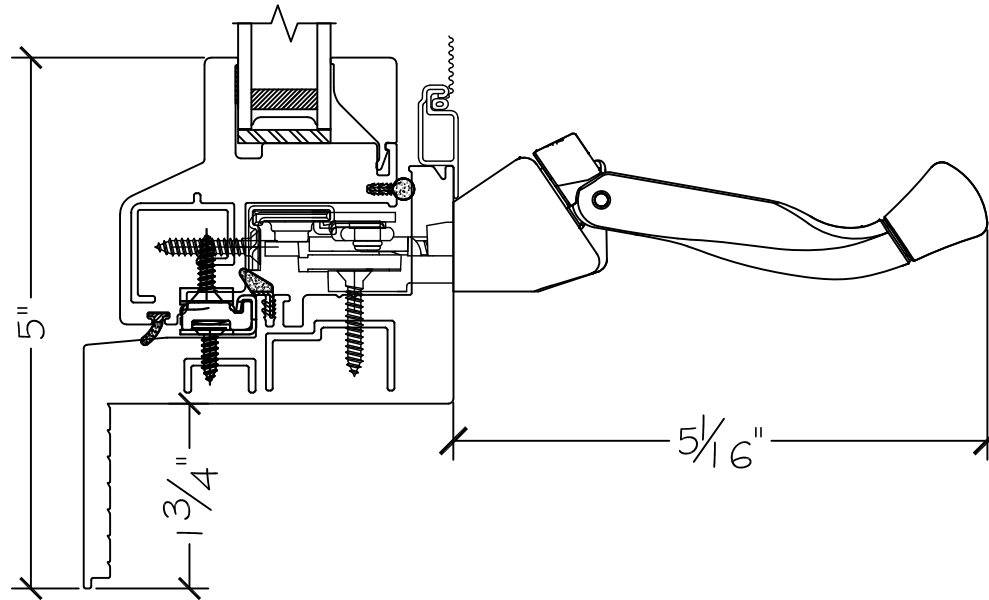

450 Delta Ave
 Brea, Ca 92821
 (714) 385-1202

Project:	File name: I 750 Section View - LHC PW RHC - Stucco Fin	Date: 20190816
Notes:	Layout: Horizontal Section View	Drawn by: J Johnson

Exterior

Interior

Notice: This document contains information proprietary to and is protected by copyright of Win-Dor Inc. and shall not be copied, disclosed to others, or used for any purpose other than that for which it is given, without the written permission of Win-Dor Inc.

WINDOR
www.windorsystems.com

450 Delta Ave
Brea, Ca 92821
(714) 385-1202

Project:

File name: 1750 Section View - LHC PW RHC - Stucco Fin

Date: 20190816

Notes:

Layout: Vertical Section View

Drawn by: J Johnson