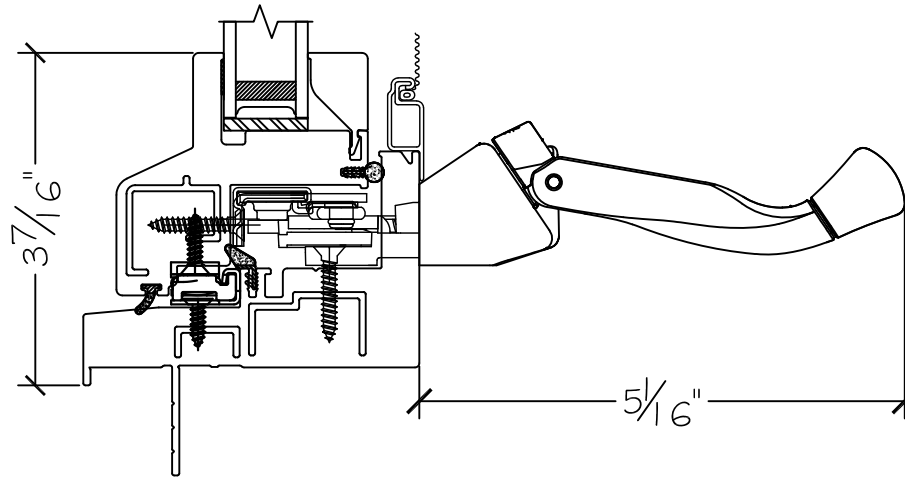

450 Delta Ave  
 Brea, Ca 92821  
 (714) 385-1202

Project:	File name: 1750 Section View - LHC PW RHC - 1 inch Nail-fin	Date: 20190816
Notes:	Layout: Horizontal Section View	Drawn by: J Johnson

Exterior

Interior

450 Delta Ave  
Brea, Ca 92821  
(714) 385-1202

Project:

File name: 1750 Section View - LHC PW RHC - 1 inch Nail-fin

Date: 20190816

Notes:

Layout: Vertical Section View

Drawn by: J Johnson