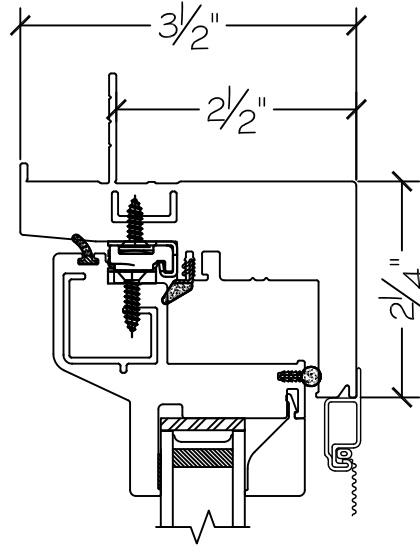

450 Delta Ave  
 Brea, Ca 92821  
 (714) 385-1202

Project:	File name: 1750 Section View - LHC PW RHC - 1 inch Nail-fin	Date: 20190816
Notes:	Layout: Horizontal Section View	Drawn by: J Johnson

Exterior

Interior

450 Delta Ave  
Brea, Ca 92821  
(714) 385-1202

Project:

File name: 1750 Section View - LHC PW RHC - 1 inch Nail-fin

Date: 20190816

Notes:

Layout: Vertical Section View

Drawn by: J Johnson