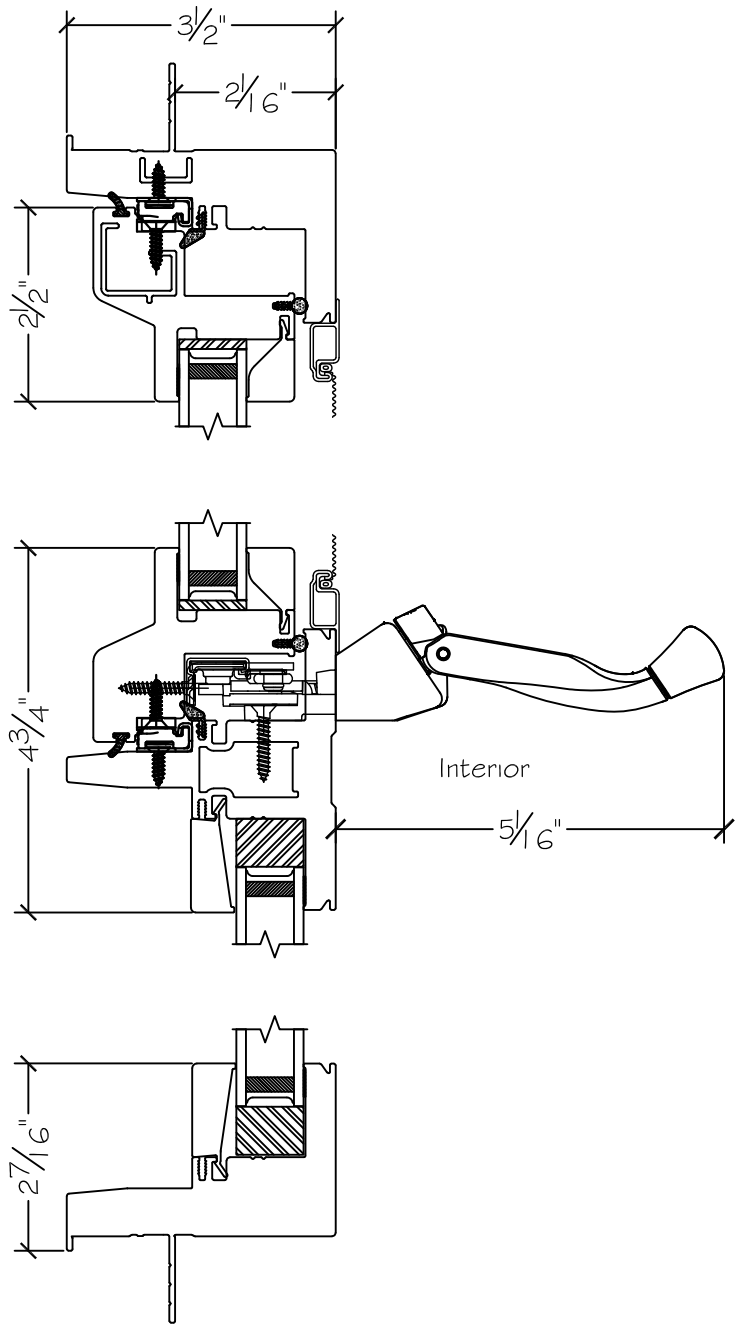

Exterior

Interior

Notice: This document contains information proprietary to and is protected by copyright of Win-Dor Inc. and shall not be copied, disclosed to others, or used for any purpose other than that for which it is given, without the written permission of Win-Dor Inc.

450 Delta Ave
Brea, Ca 92821
(714) 385-1202

Project:

File name: 1750 Section View - LHC LHC over PW - 1.375 inch Nail-fin

Date: 20190819

Notes:

Layout: Vertical Section View

Drawn by: J Johnson