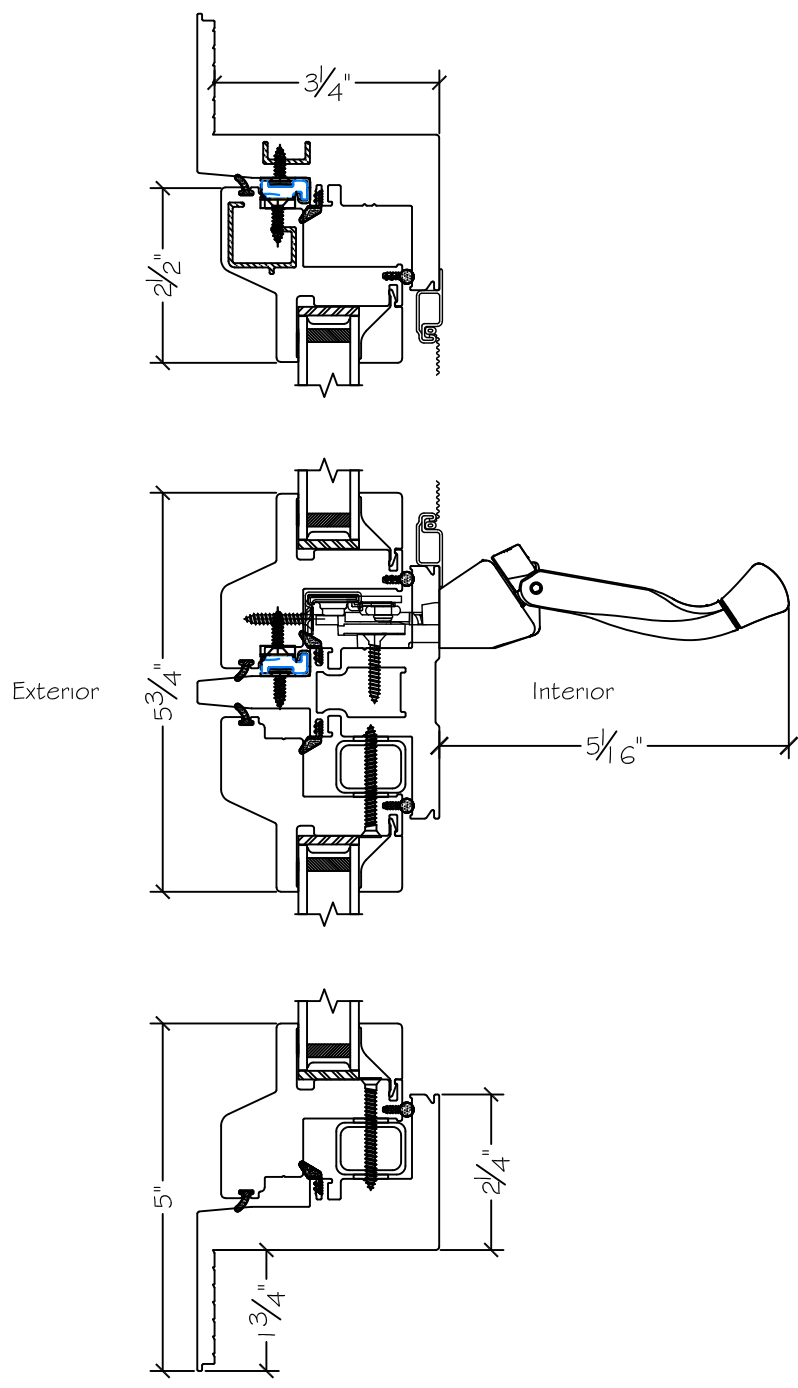

**WINDOR**  
www.windorsystems.com

450 Delta Ave  
Brea, Ca 92821  
(714) 385-1202

Project:	File name: I 750 Section View - LHC LHC over FC - Stucco Fin	Date: 20190816
Notes:	Layout: Horizontal Section View	Drawn by: J Johnson

450 Delta Ave  
 Brea, Ca 92821  
 (714) 385-1202

Project:	File name: 1750 Section View - LHC LHC over FC - Stucco Fin	Date: 20190816
Notes:	Layout: Vertical Section View	Drawn by: J Johnson