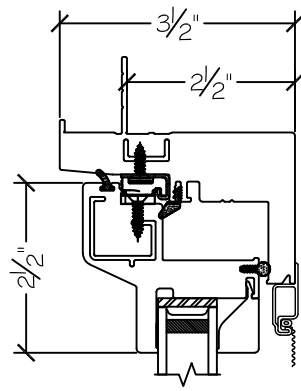

Project:	File name: I 750 Section View - LHC FC RHC over FC - 1 inch Nail-fin	Date: 20200423
Notes:	Layout: Horizontal Section View	Drawn by: J Johnson

Notice: This document contains information proprietary to and is protected by copyright of Win-Dor Inc. and shall not be copied, disclosed to others, or used for any purpose other than that for which it is given, without the written permission of Win-Dor Inc.

450 Delta Ave
Brea, Ca 92821
(714) 385-1202

Project:	File name: I 750 Section View - LHC FC RHC over FC - 1 inch Nail-fin	Date: 20200423
Notes:	Layout: Vertical Section View	Drawn by: J Johnson