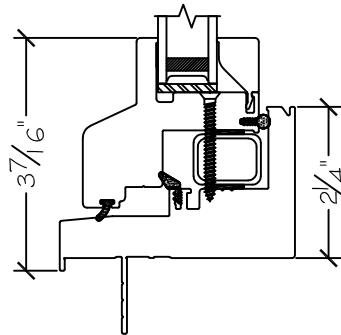

Project:	File name: I 750 Section View - LHC FC RHC over FC - 1 inch Nail-fin	Date: 20200423
Notes:	Layout: Horizontal Section View	Drawn by: J Johnson

Notice: This document contains information proprietary to and is protected by copyright of Win-Dor Inc. and shall not be copied, disclosed to others, or used for any purpose other than that for which it is given, without the written permission of Win-Dor Inc.

450 Delta Ave
Brea, Ca 92821
(714) 385-1202

Project:	File name: I 750 Section View - LHC FC RHC over FC - 1 inch Nail-fin	Date: 20200423
Notes:	Layout: Vertical Section View	Drawn by: J Johnson