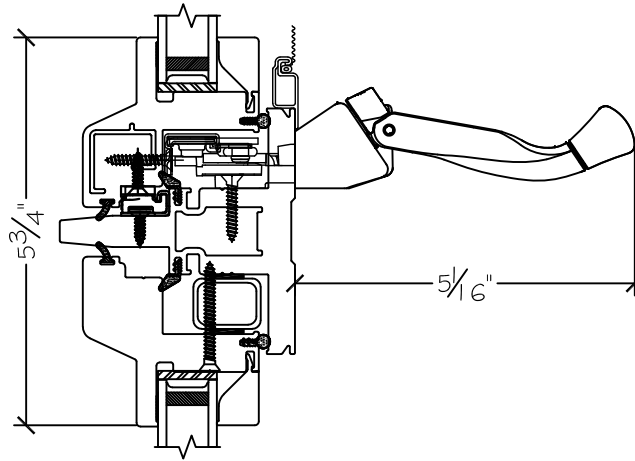

Project:	File name: I 750 Section View - LHC FC RHC over FC - 1 inch Nail-fin	Date: 20200423
Notes:	Layout: Horizontal Section View	Drawn by: J Johnson

Notice: This document contains information proprietary to and is protected by copyright of Win-Dor Inc. and shall not be copied, disclosed to others, or used for any purpose other than that for which it is given, without the written permission of Win-Dor Inc.

450 Delta Ave
Brea, Ca 92821
(714) 385-1202

Project:	File name: I 750 Section View - LHC FC RHC over FC - 1 inch Nail-fin	Date: 20200423
Notes:	Layout: Vertical Section View	Drawn by: J Johnson