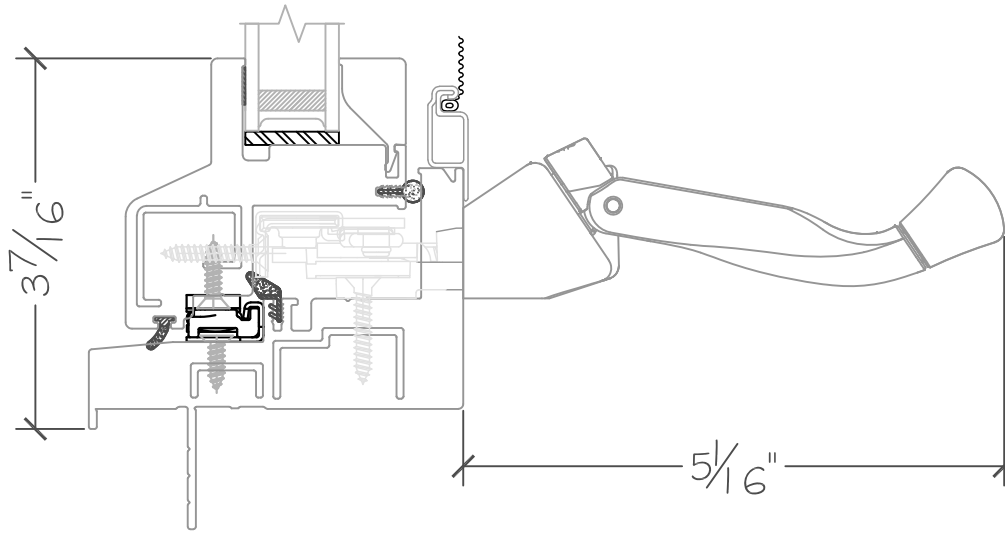

450 Delta Ave
 Brea, Ca 92821
 (714) 385-1202

Project:	File name: I 750 Section View - LHC - 1 inch Nail-fin	Date: 20190816
Notes:	Layout: Horizontal Section View	Drawn by: J Johnson

Exterior

Interior

Notice: This document contains information proprietary to and is protected by copyright of Win-Dor Inc. and shall not be copied, disclosed to others, or used for any purpose other than that for which it is given, without the written permission of Win-Dor Inc.

450 Delta Ave
Brea, Ca 92821
(714) 385-1202

Project:	File name: I 750 Section View - LHC - 1 inch Nail-fin	Date: 20190816
Notes:	Layout: Vertical Section View	Drawn by: J Johnson