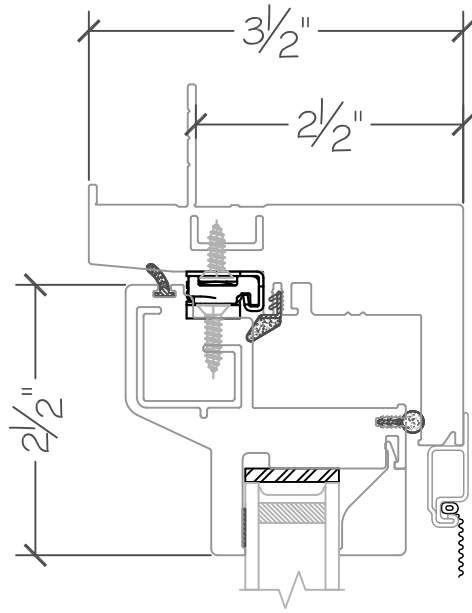

450 Delta Ave
 Brea, Ca 92821
 (714) 385-1202

Project:	File name: I 750 Section View - LHC - 1 inch Nail-fin	Date: 20190816
Notes:	Layout: Horizontal Section View	Drawn by: J Johnson

Exterior

Interior

Notice: This document contains information proprietary to and is protected by copyright of Win-Dor Inc. and shall not be copied, disclosed to others, or used for any purpose other than that for which it is given, without the written permission of Win-Dor Inc.

450 Delta Ave
Brea, Ca 92821
(714) 385-1202

Project:	File name: I 750 Section View - LHC - 1 inch Nail-fin	Date: 20190816
Notes:	Layout: Vertical Section View	Drawn by: J Johnson