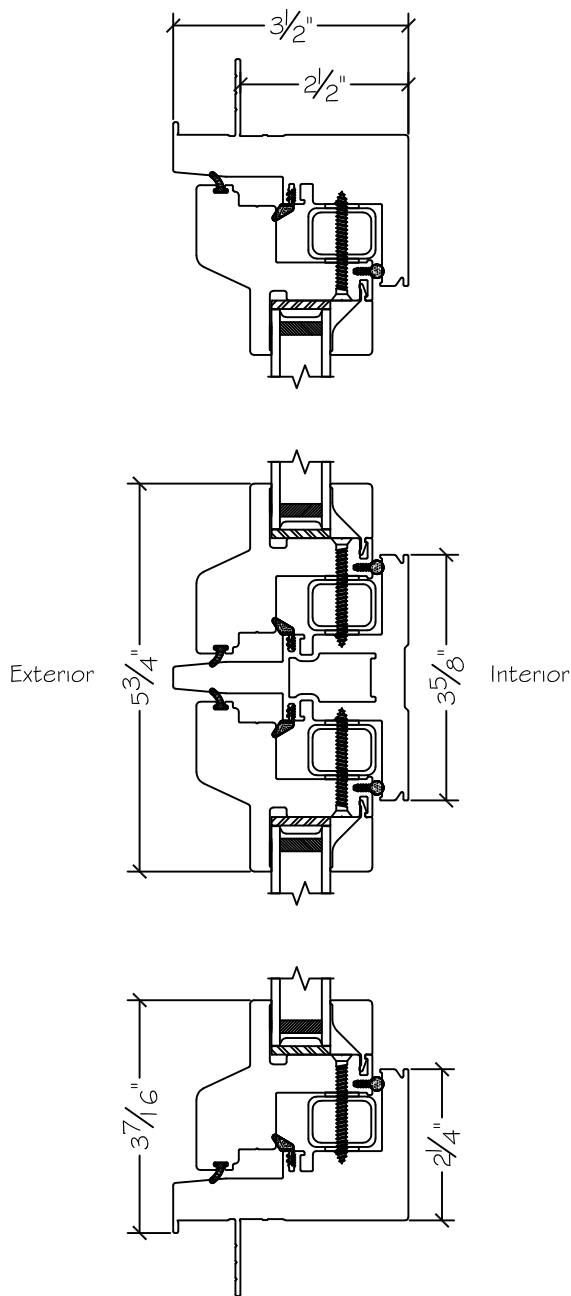

**WINDOR**  
www.windorsystems.com

450 Delta Ave  
Brea, Ca 92821  
(714) 385-1202

Project:

File name: 1750 Section View - FC over FC - 1 inch Nail-fin

Date: 20190819

Notes:

Layout: Horizontal Section View

Drawn by: J Johnson

450 Delta Ave  
 Brea, Ca 92821  
 (714) 385-1202

Project:	File name: 1750 Section View - FC over FC - 1 inch Nail-fin	Date: 20190819
Notes:	Layout: Vertical Section View	Drawn by: J Johnson