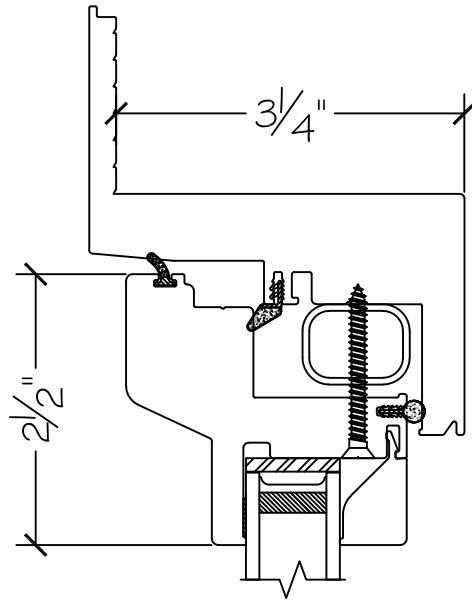

| | | |
|----------|---|---------------------|
| Project: | File name: I 750 Section View - FC - Stucco Fin | Date: 20190816 |
| Notes: | Layout: Horizontal Section View | Drawn by: J Johnson |

Exterior

450 Delta Ave
 Brea, Ca 92821
 (714) 385-1202

| | | |
|----------|---|---------------------|
| Project: | File name: I 750 Section View - FC - Stucco Fin | Date: 20190816 |
| Notes: | Layout: Vertical Section View | Drawn by: J Johnson |