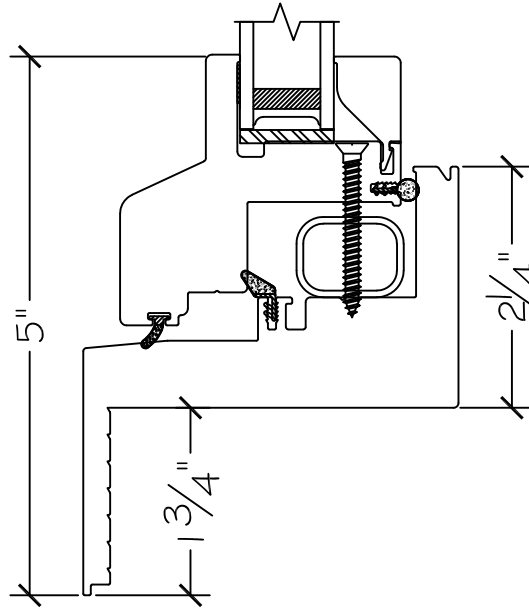

| | | |
|----------|---|---------------------|
| Project: | File name: I 750 Section View - FC - Stucco Fin | Date: 20190816 |
| Notes: | Layout: Horizontal Section View | Drawn by: J Johnson |

Exterior

450 Delta Ave
 Brea, Ca 92821
 (714) 385-1202

| | | |
|----------|---|---------------------|
| Project: | File name: I 750 Section View - FC - Stucco Fin | Date: 20190816 |
| Notes: | Layout: Vertical Section View | Drawn by: J Johnson |