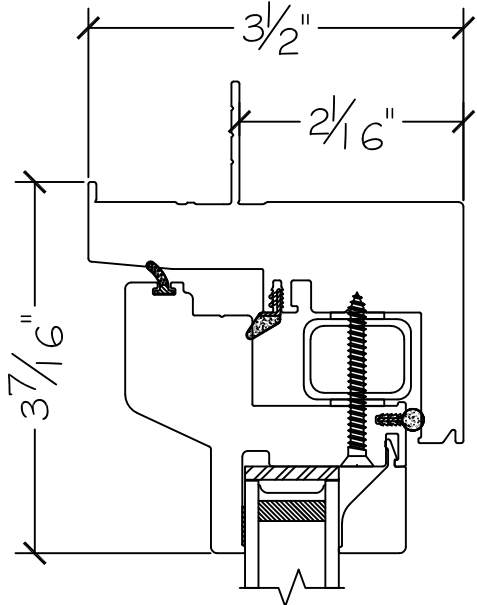

450 Delta Ave
 Brea, Ca 92821
 (714) 385-1202

Project:	File name: I 750 Section View - FC - 1.375 inch Nail-fin	Date: 20190820
Notes:	Layout: Horizontal Section View	Drawn by: J Johnson

Exterior

Interior

450 Delta Ave
Brea, Ca 92821
(714) 385-1202

Project:	File name: 1750 Section View - FC - 1.375 inch Nail-fin	Date: 20190820
Notes:	Layout: Vertical Section View	Drawn by: J Johnson