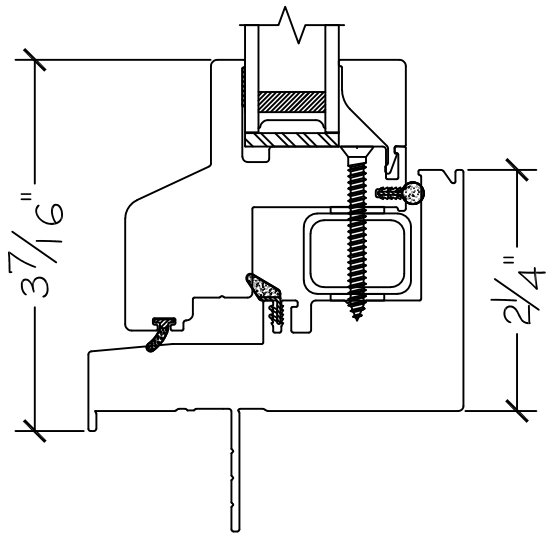

450 Delta Ave
 Brea, Ca 92821
 (714) 385-1202

Project:	File name: I 750 Section View - FC - 1.375 inch Nail-fin	Date: 20190820
Notes:	Layout: Horizontal Section View	Drawn by: J Johnson

Exterior

Interior

450 Delta Ave
Brea, Ca 92821
(714) 385-1202

Project:	File name: 1750 Section View - FC - 1.375 inch Nail-fin	Date: 20190820
Notes:	Layout: Vertical Section View	Drawn by: J Johnson