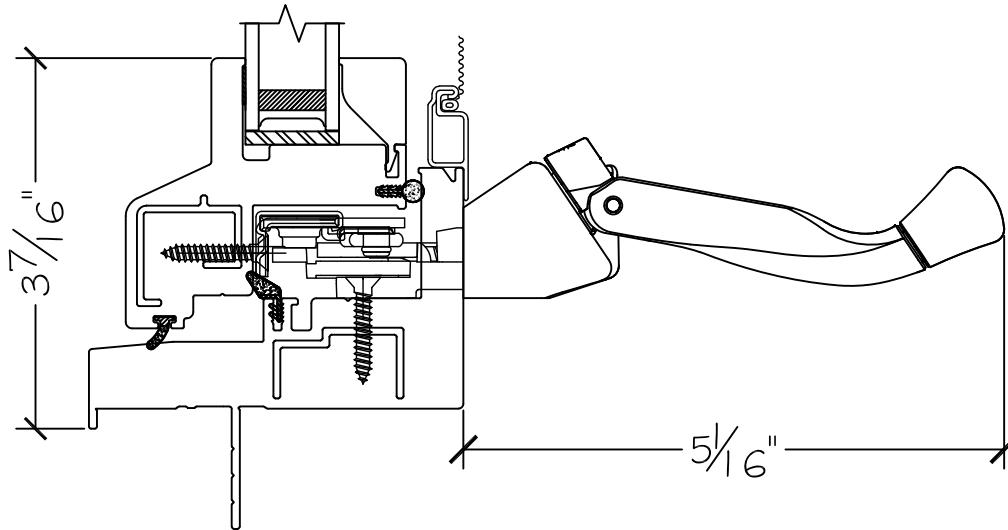

Exterior

Interior

Notice: This document contains information proprietary to and is protected by copyright of Win-Dor Inc. and shall not be copied, disclosed to others, or used for any purpose other than that for which it is given, without the written permission of Win-Dor Inc.

450 Delta Ave
Brea, Ca 92821
(714) 385-1202

Project:

File name: 1750 Section View - Awning - 1.375 inch Nail-fin

Date: 20190816

Notes:

Layout: Vertical Section View

Drawn by: J Johnson