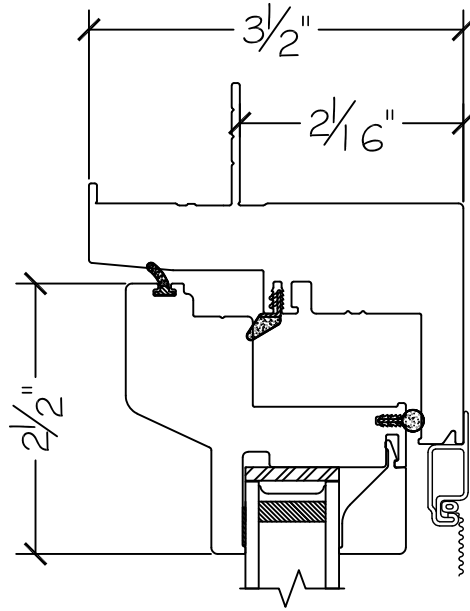

WINDOR
www.windorsystems.com

450 Delta Ave
Brea, Ca 92821
(714) 385-1202

Project:

File name: 1750 Section View - Awning - 1.375 inch Nail-fin

Date: 20190816

Notes:

Layout: Horizontal Section View

Drawn by: J Johnson

450 Delta Ave
Brea, Ca 92821
(714) 385-1202

Project:

File name: 1750 Section View - Awning - 1.375 inch Nail-fin

Date: 20190816

Notes:

Layout: Vertical Section View

Drawn by: J Johnson