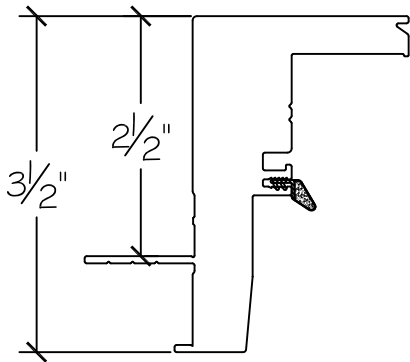

1750 Series Picture Window

Win-Dor's 1750 series comes standard with welded uPVC frame and has a depth of $3\frac{1}{2}$ ". Nail-fin comes in a standard vinyl 1 " and $1\frac{3}{8}$ " setback.

1 Inch Nail-fin