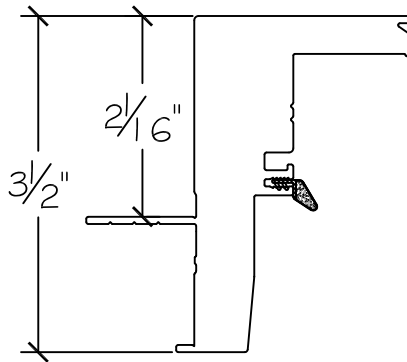

1750 Series Picture Window

Win-Dor's 1750 series comes standard with welded uPVC frame and has a depth of $3\frac{1}{2}$ ". Nail-fin comes in a standard vinyl 1 " and $1\frac{3}{8}$ " setback.

1 Inch Nail-fin