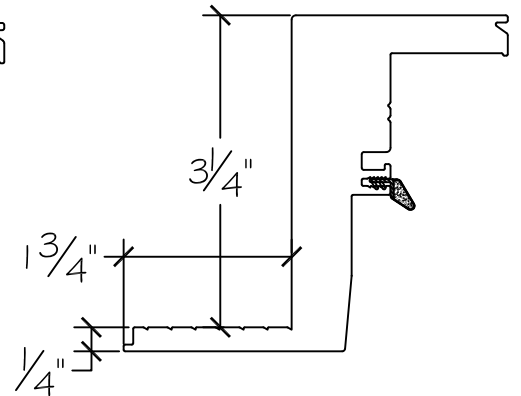

1750 Series Picture Window

Win-Dor's 1750 series comes standard with welded uPVC frame and has a depth of $3\frac{1}{2}$ ". Nail-fin comes in a standard vinyl 1 " and $1\frac{3}{8}$ " setback.

1 Inch Nail-fin

$1\frac{3}{8}$ Inch Nail-fin

Stucco Fin

Interior

Exterior