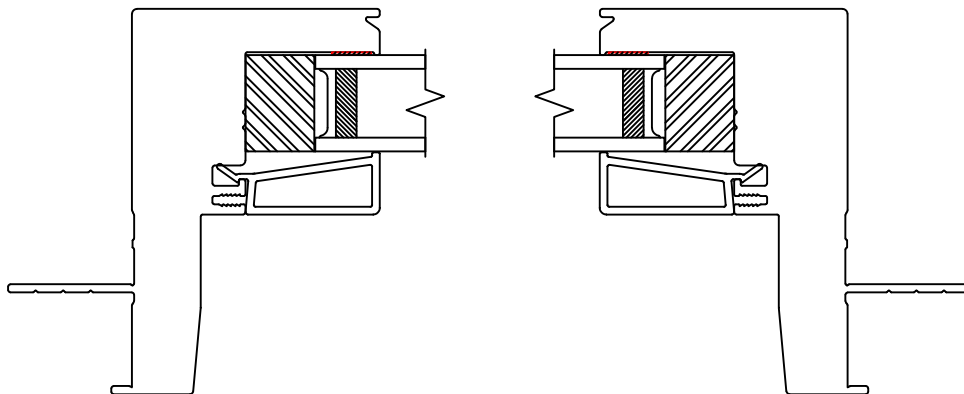

1750 Series Picture Window

Win-Dor's 1750 series comes standard with welded uPVC frame and has a depth of $3\frac{1}{2}$ ". Nail-fin comes in a standard vinyl 1 " and $1\frac{3}{8}$ " setback.

1 Inch Nail-fin

$1\frac{3}{8}$ Inch Nail-fin

Interior

Exterior