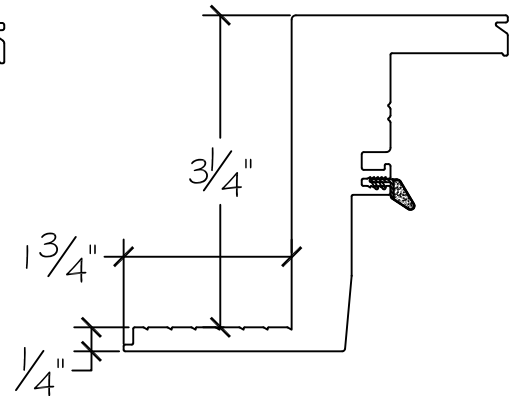

Horizontal Section View

1750 Series Casement Window

Win-Dor's 1750 series comes standard with welded uPVC frame and has a depth of $3\frac{1}{2}$ ". Nail-fin comes in a standard vinyl 1 " and $1\frac{3}{8}$ " setback.

1 Inch Nail-fin

1 3/8" Inch Nail-fin

Stucco Fin