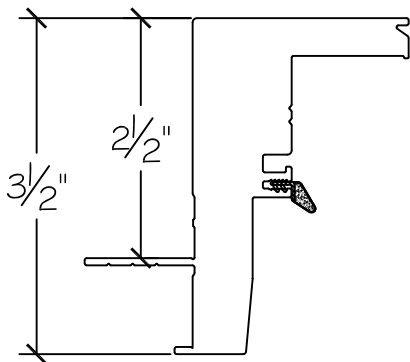

# Horizontal Section View

## 1750 Series Casement Window

Win-Dor's 1750 series comes standard with welded uPVC frame and has a depth of  $3\frac{1}{2}$ ". Nail-fin comes in a standard vinyl  $1$ " and  $1\frac{3}{8}$ " setback.