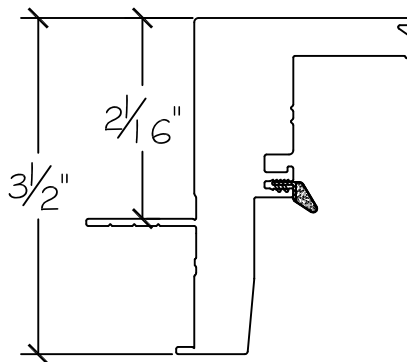

1 3/8" Inch Nail-fin