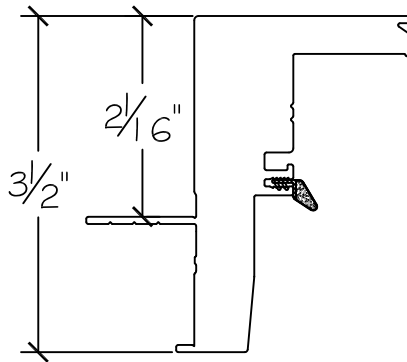

## 1750 Series Awning Window

Win-Dor's 1750 series comes standard with welded uPVC frame and has a depth of 3 1/2". Nail-fin comes in a standard vinyl 1" and 1 3/8" setback. Stucco fin comes in a standard vinyl 1" and 1 3/8" setback.

**1 Inch Nail-fin**

**1 3/8" Inch Nail-fin**

**Stucco Fin**

Interior

Exterior