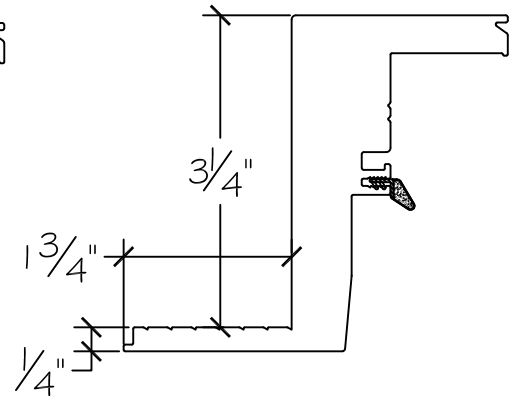

## 1750 Series Awning Window

Win-Dor's 1750 series comes standard with welded uPVC frame and has a depth of 3 1/2". Nail-fin comes in a standard vinyl 1" and 1 3/8" setback. Stucco fin comes in a standard vinyl 1" and 1 3/8" setback.

**1 Inch Nail-fin**

**1 3/8" Inch Nail-fin**

**Stucco Fin**

Interior

Exterior