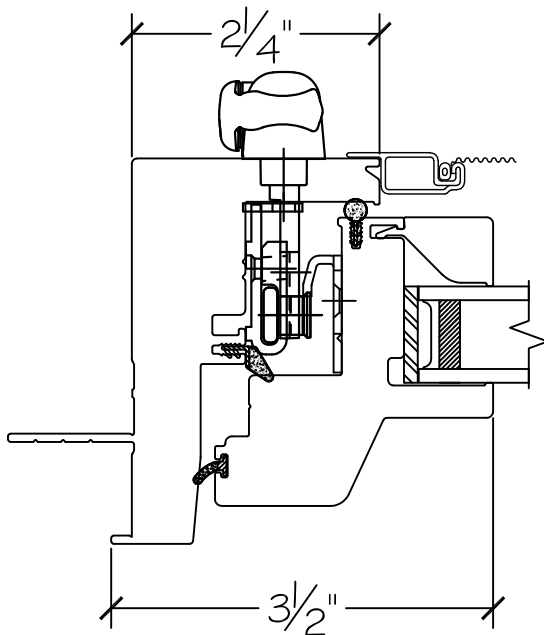

## 1750 Series Awning Window

Win-Dor's 1750 series comes standard with welded uPVC frame and has a depth of 3 1/2". Nail-fin comes in a standard vinyl 1" and 1 3/8" setback. Stucco fin comes in a standard vinyl 1" and 1 3/8" setback.

**1 Inch Nail-fin**

**1 3/8" Inch Nail-fin**

**Stucco Fin**

Interior

Exterior