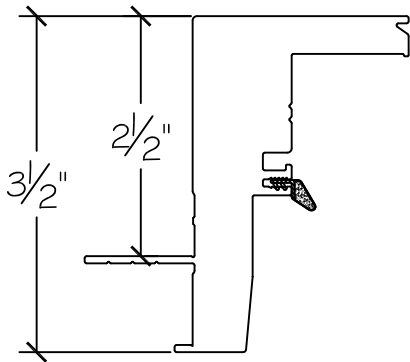

## 1750 Series Awning Window

Win-Dor's 1750 series comes standard with welded uPVC frame and has a depth of 3 1/2". Nail-fin comes in a standard vinyl 1" and 1 3/8" setback. Stucco fin comes in a standard vinyl 1" and 1 3/8" setback.

**1 Inch Nail-fin**

**1 3/8" Inch Nail-fin**

**Stucco Fin**

Interior

Exterior