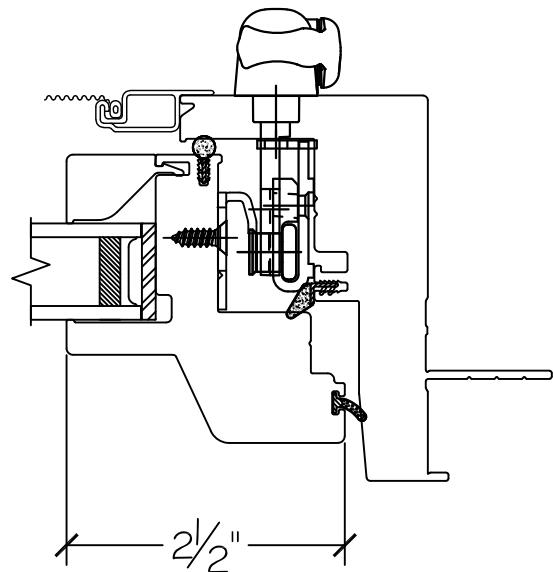

## 1750 Series Awning Window

Win-Dor's 1750 series comes standard with welded uPVC frame and has a depth of 3 1/2". Nail-fin comes in a standard vinyl 1" and 1 3/8" setback. Stucco fin comes in a standard vinyl 1" and 1 3/8" setback.

**1 Inch Nail-fin**

**1 3/8" Inch Nail-fin**

**Stucco Fin**

Interior

Exterior