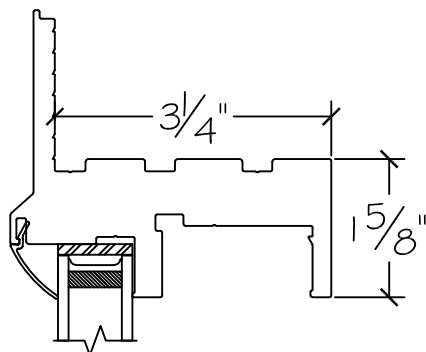

1550 Series - Sliding Window

Win-Dor's 1550 series comes standard with welded uPVC frame and has a depth of $3\frac{1}{2}$ ". Nail-fin comes in a standard vinyl 1 " and $1\frac{3}{8}$ " setback.

Stucco Fin

Exterior

Interior