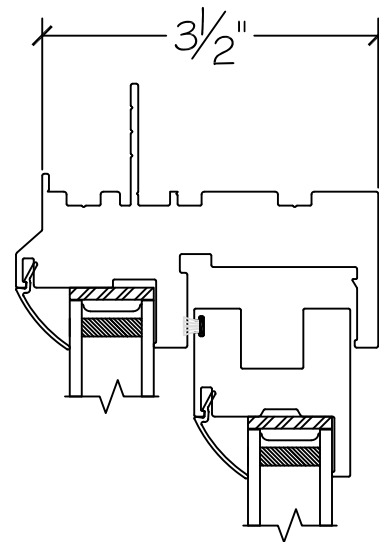

1550 Series - Sliding Window

Win-Dor's 1550 series comes standard with welded uPVC frame and has a depth of $3\frac{1}{2}$ ". Nail-fin comes in a standard vinyl 1 " and $1\frac{3}{8}$ " setback.

Exterior

Interior