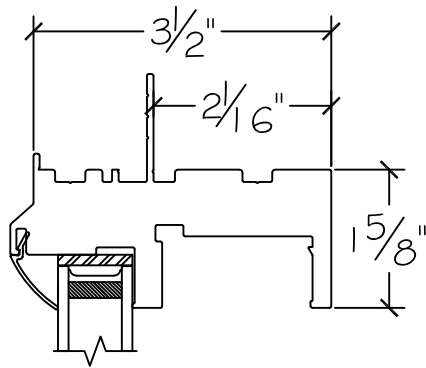

1550 Series - Sliding Window

Win-Dor's 1550 series comes standard with welded uPVC frame and has a depth of $3\frac{1}{2}$ ". Nail-fin comes in a standard vinyl 1 " and $1\frac{3}{8}$ " setback.

1" Nail-fin