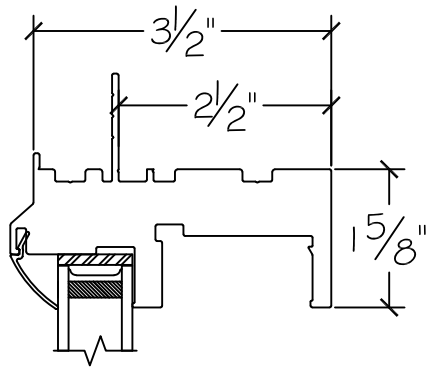

1550 Series - Sliding Window

Win-Dor's 1550 series comes standard with welded uPVC frame and has a depth of $3\frac{1}{2}$ ". Nail-fin comes in a standard vinyl 1 " and $1\frac{3}{8}$ " setback.

1" Nail-fin