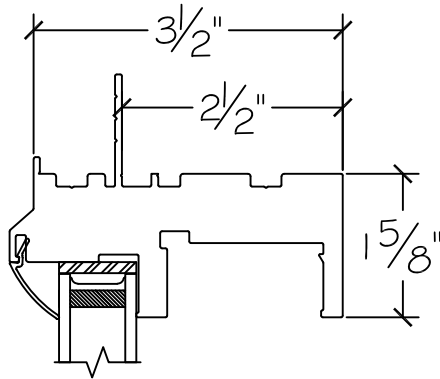

## 1550 Series - Single Hung Window

Win-Dor's 1550 series comes standard with welded uPVC frame and has a depth of  $3\frac{1}{2}$ ". Nail-fin comes in a standard vinyl  $1$ " and  $1\frac{3}{8}$ " setback.