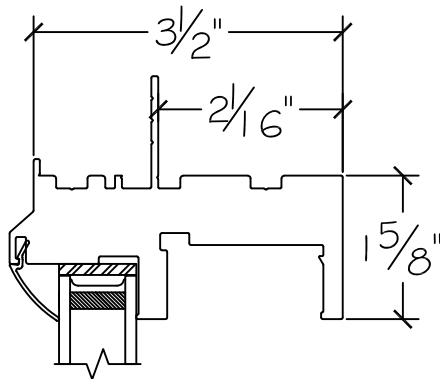

$1\frac{3}{8}$ " Nail-fin

Exterior