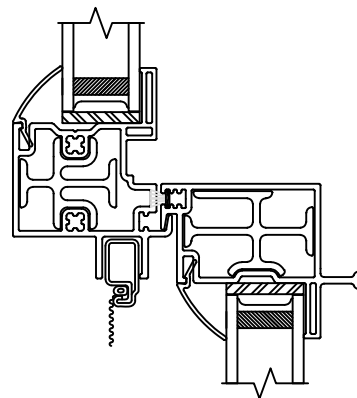

1550 Series - Single Hung Window

Win-Dor's 1550 series comes standard with welded uPVC frame and has a depth of $3\frac{1}{2}$ ". Nail-fin comes in a standard vinyl 1 " and $1\frac{3}{8}$ " setback.

Exterior

Interior