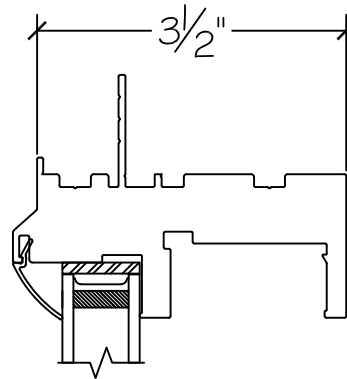

$1\frac{3}{8}$ " Nail-fin

Exterior