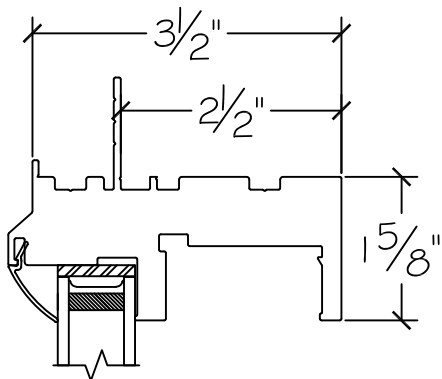

1550 Series - Picture Window

Win-Dor's 1550 series comes standard with welded uPVC frame and has a depth of $3\frac{1}{2}$ ". Nail-fin comes in a standard vinyl 1 " and $1\frac{3}{8}$ " setback.

1" Nail-fin