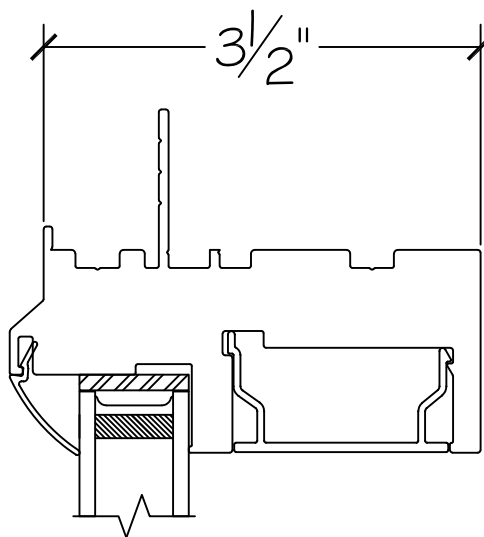

1550 Series - Picture Window

Win-Dor's 1550 series comes standard with welded uPVC frame and has a depth of $3\frac{1}{2}$ ". Nail-fin comes in a standard vinyl 1 " and $1\frac{3}{8}$ " setback.

Exterior

Interior