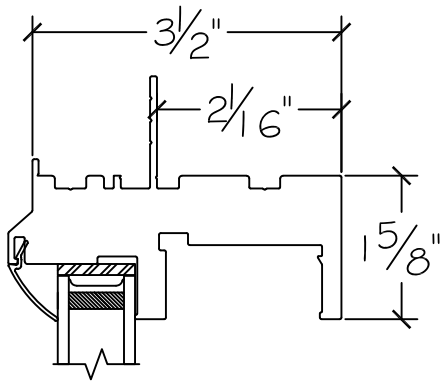

1550 Series - Picture Window

Win-Dor's 1550 series comes standard with welded uPVC frame and has a depth of $3\frac{1}{2}$ ". Nail-fin comes in a standard vinyl 1 " and $1\frac{3}{8}$ " setback.

1" Nail-fin