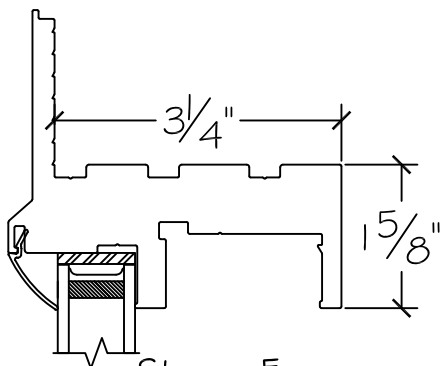

1550 Series - Picture Window

Win-Dor's 1550 series comes standard with welded uPVC frame and has a depth of $3\frac{1}{2}$ ". Nail-fin comes in a standard vinyl 1 " and $1\frac{3}{8}$ " setback.

Stucco Fin

Exterior

Interior