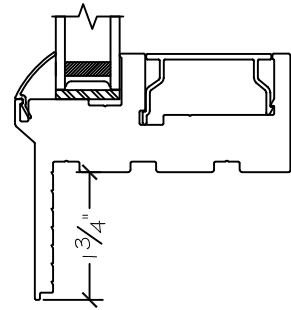

Project:	File name: I 550 Section View XOX over PW PW PW - Stucco Fin	Date: 20190730
Notes:	Layout: Horizontal Section View	Drawn by: J Johnson

Exterior

Interior

Notice: This document contains information proprietary to and is protected by copyright of Win-Dor Inc. and shall not be copied, disclosed to others, or used for any purpose other than that for which it is given, without the written permission of Win-Dor Inc.

450 Delta Ave
Brea, Ca 92821
(714) 385-1202

Project:	File name: I 550 Section View XOx over PW PW PW - Stucco Fin	Date: 20190730
Notes:	Layout: Vertical Section View	Drawn by: J Johnson