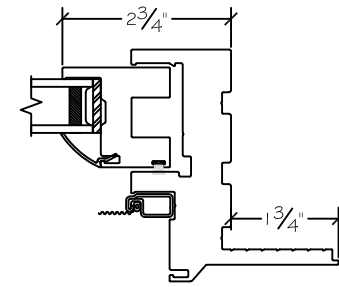

Exterior

450 Delta Ave
Brea, Ca 92821
(714) 385-1202

www.windorsystems.com

Notice: This document contains information proprietary to and is protected by copyright of Win-Dor Inc. and shall not be copied, disclosed to others, or used for any purpose other than that for which it is given, without the written permission of Win-Dor Inc.

Project:	File name: I 550 Section View XOX over PW PW PW - Stucco Fin	Date: 20190730
Notes:	Layout: Horizontal Section View	Drawn by: J Johnson