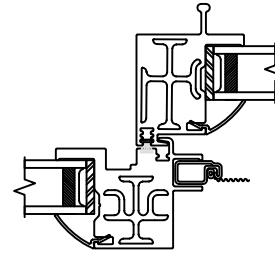

Interior

Exterior

450 Delta Ave
Brea, Ca 92821
(714) 385-1202

www.windorsystems.com

Notice: This document contains information proprietary to and is protected by copyright of Win-Dor Inc. and shall not be copied, disclosed to others, or used for any purpose other than that for which it is given, without the written permission of Win-Dor Inc.

Project:	File name: I 550 Section View XOX over PW PW PW - Stucco Fin	Date: 20190730
Notes:	Layout: Horizontal Section View	Drawn by: J Johnson