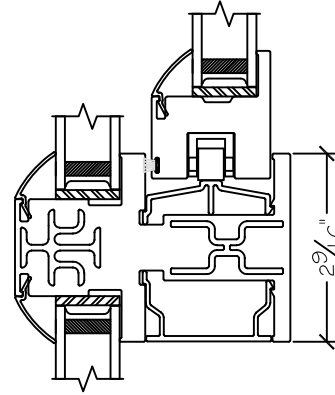

Project:	File name: I 550 Section View XOX over PW PW PW - Stucco Fin	Date: 20190730
Notes:	Layout: Horizontal Section View	Drawn by: J Johnson

Exterior

Interior

Notice: This document contains information proprietary to and is protected by copyright of Win-Dor Inc. and shall not be copied, disclosed to others, or used for any purpose other than that for which it is given, without the written permission of Win-Dor Inc.

450 Delta Ave
Brea, Ca 92821
(714) 385-1202

Project:	File name: I 550 Section View XOx over PW PW PW - Stucco Fin	Date: 20190730
Notes:	Layout: Vertical Section View	Drawn by: J Johnson