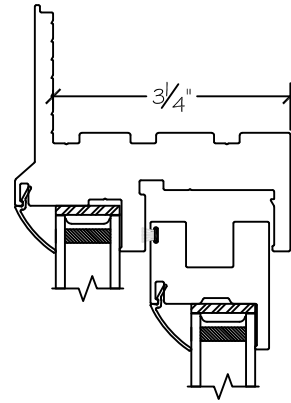

Project:	File name: I 550 Section View XOX over PW PW PW - Stucco Fin	Date: 20190730
Notes:	Layout: Horizontal Section View	Drawn by: J Johnson

Exterior

Interior

Notice: This document contains information proprietary to and is protected by copyright of Win-Dor Inc. and shall not be copied, disclosed to others, or used for any purpose other than that for which it is given, without the written permission of Win-Dor Inc.

450 Delta Ave
Brea, Ca 92821
(714) 385-1202

Project:	File name: I 550 Section View XOx over PW PW PW - Stucco Fin	Date: 20190730
Notes:	Layout: Vertical Section View	Drawn by: J Johnson