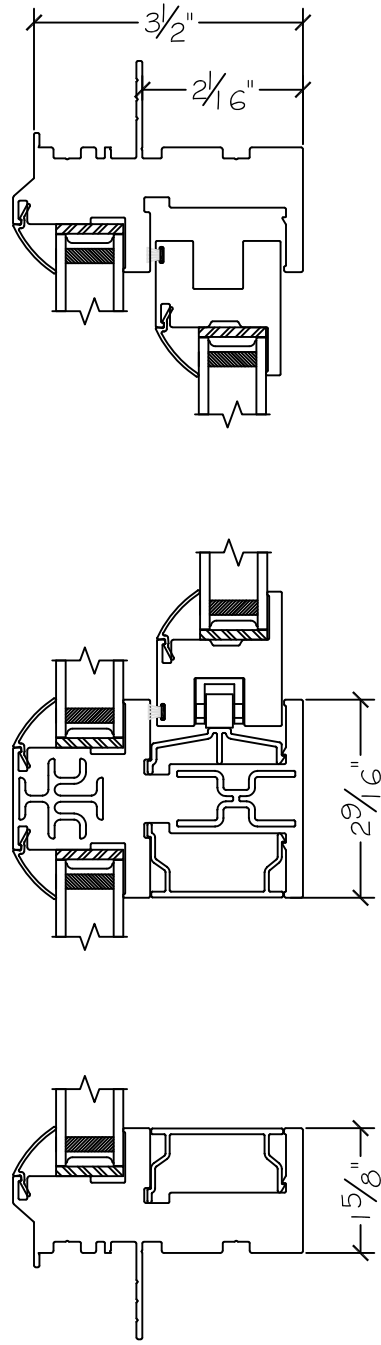

Project:	File name: I 550 Section View - XOX over PW PW PW - 1.375 inch Nail-fin	Date: 20190730
Notes:	Layout: Horizontal Section View	Drawn by: J Johnson

Exterior

Interior

Notice: This document contains information proprietary to and is protected by copyright of Win-Dor Inc. and shall not be copied, disclosed to others, or used for any purpose other than that for which it is given, without the written permission of Win-Dor Inc.

450 Delta Ave
Brea, Ca 92821
(714) 385-1202

Project:

File name: I 550 Section View - XOX over PW PW PW - 1.375 inch Nail-fin

Date: 20190730

Notes:

Layout: Vertical Section View

Drawn by: J Johnson