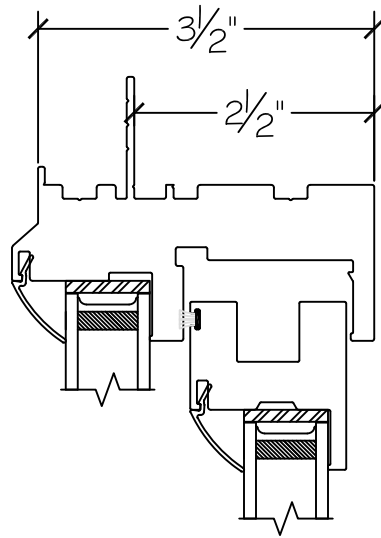

450 Delta Ave  
Brea, Ca 92821  
(714) 385-1202

Project:	File name: I 550 Section View - XOX - 1 inch Nail-fin	Date: 20190730
Notes:	Layout: XOX Horizontal View	Drawn by: J Johnson

Exterior

Interior

Notice: This document contains information proprietary to and is protected by copyright of Win-Dor Inc. and shall not be copied, disclosed to others, or used for any purpose other than that for which it is given, without the written permission of Win-Dor Inc.

450 Delta Ave  
Brea, Ca 92821  
(714) 385-1202

Project:	File name: I 550 Section View - XOX - 1 inch Nail-fin	Date: 20190730
Notes:	Layout: XOX Vertical Section View	Drawn by: J Johnson