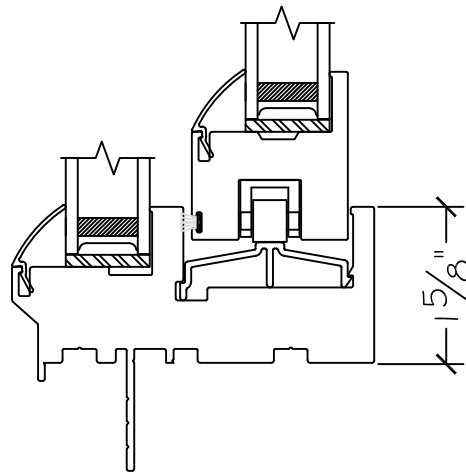

450 Delta Ave  
Brea, Ca 92821  
(714) 385-1202

Project:	File name: I 550 Section View - XOX - 1 inch Nail-fin	Date: 20190730
Notes:	Layout: XOX Horizontal View	Drawn by: J Johnson

Exterior

Interior

Notice: This document contains information proprietary to and is protected by copyright of Win-Dor Inc. and shall not be copied, disclosed to others, or used for any purpose other than that for which it is given, without the written permission of Win-Dor Inc.

450 Delta Ave  
Brea, Ca 92821  
(714) 385-1202

Project:	File name: I 550 Section View - XOX - 1 inch Nail-fin	Date: 20190730
Notes:	Layout: XOX Vertical Section View	Drawn by: J Johnson