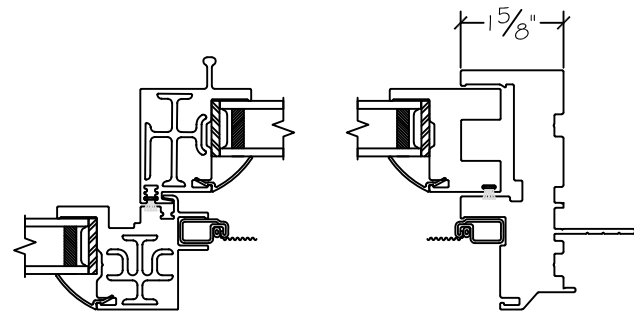

Exterior

Notice: This document contains information proprietary to and is protected by copyright of Win-Dor Inc. and shall not be copied, disclosed to others, or used for any purpose other than that for which it is given, without the written permission of Win-Dor Inc.

450 Delta Ave
Brea, Ca 92821
(714) 385-1202

Project:	File name: I 550 Section View - XOX - 1 inch Nail-fin	Date: 20190730
Notes:	Layout: XOX Horizontal View	Drawn by: J Johnson