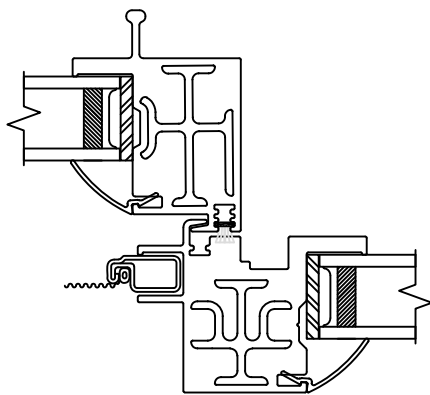

Interior

Exterior