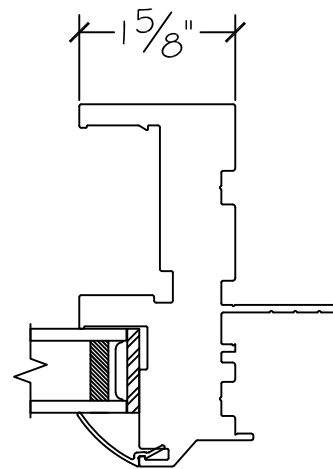

Notice: This document contains information proprietary to and is protected by copyright of Win-Dor Inc. and shall not be copied, disclosed to others, or used for any purpose other than that for which it is given, without the written permission of Win-Dor Inc.

450 Delta Ave
Brea, Ca 92821
(714) 385-1202

Project:	File name: 1550 Section View - XO over PW PW - 1.375 inch Nail-fin	Date: 20190730
Notes:	Layout: Horizontal Section View	Drawn by: J Johnson