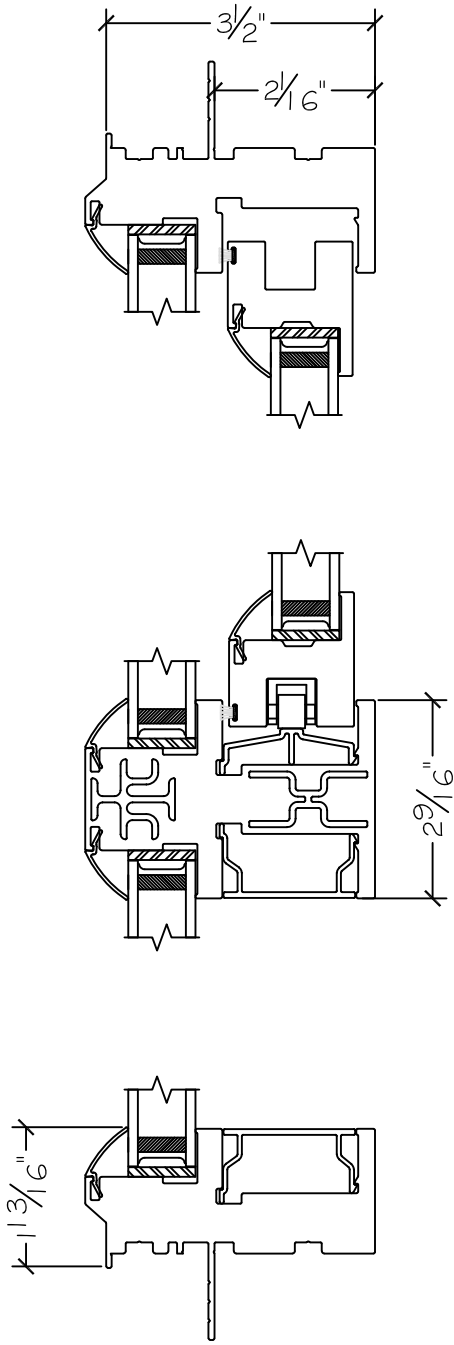

450 Delta Ave  
Brea, Ca 92821  
(714) 385-1202

Project:	File name: 1550 Section View - XO over PW PW - 1.375 inch Nail-fin	Date: 20190730
Notes:	Layout: Horizontal Section View	Drawn by: J Johnson

Exterior

450 Delta Ave  
Brea, Ca 92821  
(714) 385-1202

Project:

File name: 1550 Section View - XO over PW PW - 1.375 inch Nail-fin

Date: 20190730

Notes:

Layout: Vertical Section View

Drawn by: J Johnson