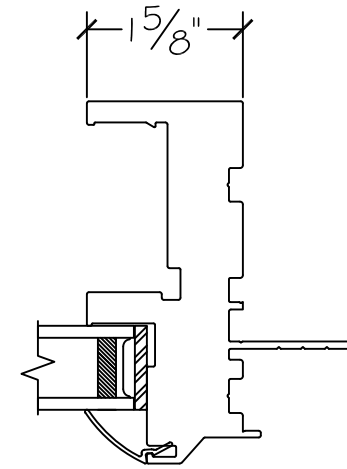

Notice: This document contains information proprietary to and is protected by copyright of Win-Dor Inc. and shall not be copied, disclosed to others, or used for any purpose other than that for which it is given, without the written permission of Win-Dor Inc.

WINDOR
www.windorsystems.com

450 Delta Ave
Brea, Ca 92821
(714) 385-1202

Project:

File name: I 550 Section View - XO over PW PW - 1 inch Nail-fin

Date: 20190730

Notes:

Layout: Horizontal Section View

Drawn by: J Johnson