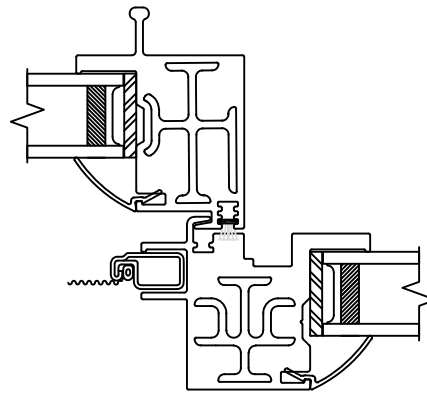

Interior

Exterior