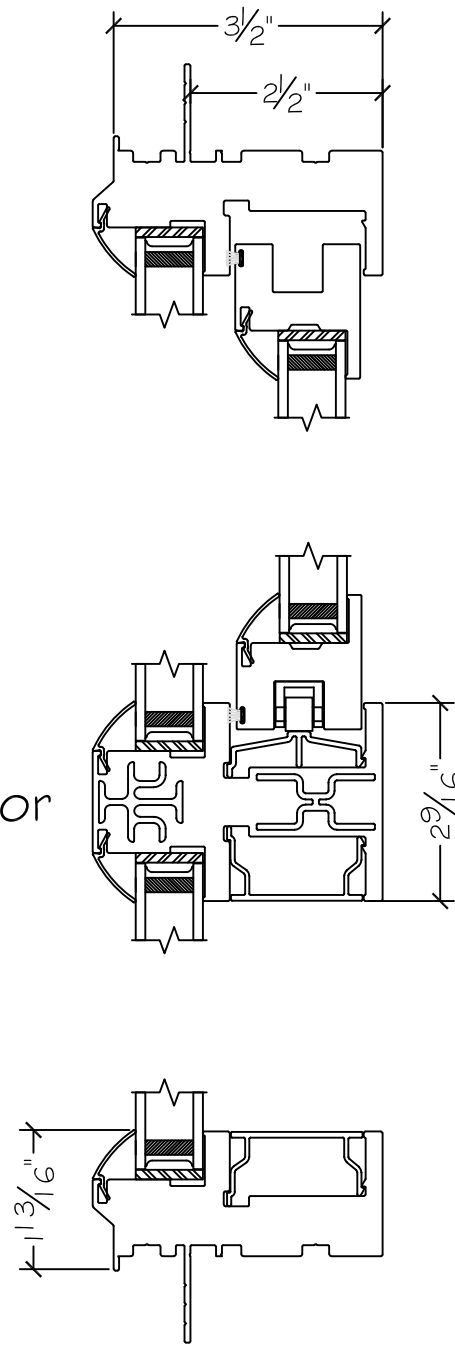

Exterior

Interior

Notice: This document contains information proprietary to and is protected by copyright of Win-Dor Inc. and shall not be copied, disclosed to others, or used for any purpose other than that for which it is given, without the written permission of Win-Dor Inc.

450 Delta Ave
Brea, Ca 92821
(714) 385-1202

Project:	File name: I 550 Section View - XO over PW PW - 1 inch Nail-fin	Date: 20190730
Notes:	Layout: Vertical Section View	Drawn by: J Johnson