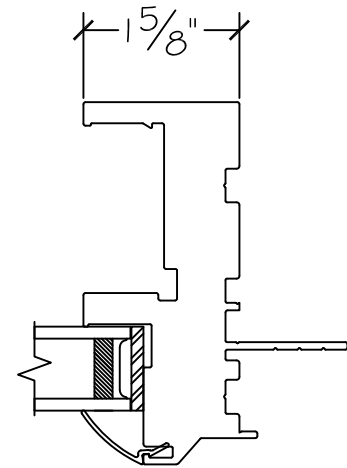

Notice: This document contains information proprietary to and is protected by copyright of Win-Dor Inc. and shall not be copied, disclosed to others, or used for any purpose other than that for which it is given, without the written permission of Win-Dor Inc.

WINDOR
www.windorsystems.com

450 Delta Ave
Brea, Ca 92821
(714) 385-1202

Project:

File name: I 550 Section View - XO over PW - 1 inch Nail-fin

Date: 20190730

Notes:

Layout: Horizontal Section View

Drawn by: J Johnson