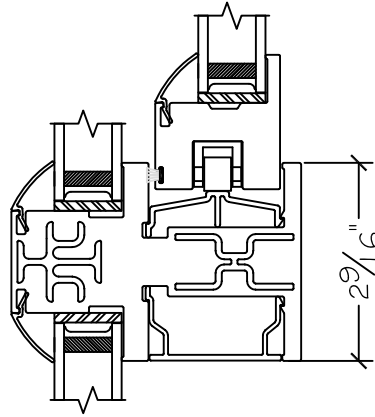

Exterior

Interior

Notice: This document contains information proprietary to and is protected by copyright of Win-Dor Inc. and shall not be copied, disclosed to others, or used for any purpose other than that for which it is given, without the written permission of Win-Dor Inc.

450 Delta Ave
Brea, Ca 92821
(714) 385-1202

Project:	File name: I 550 Section View - XO over PW - 1 inch Nail-fin	Date: 20190730
Notes:	Layout: Vertical Section View	Drawn by: J Johnson