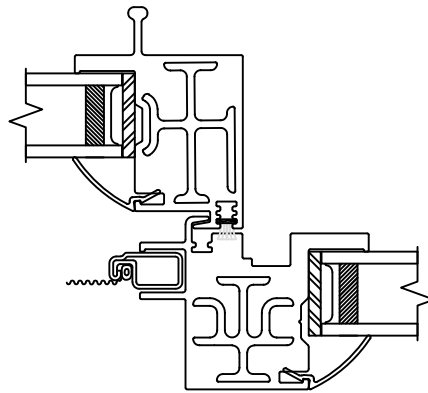

Interior

Exterior