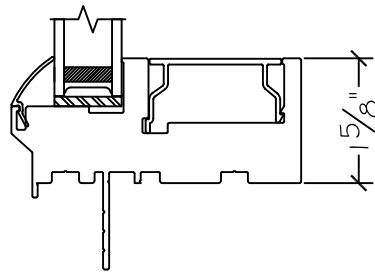

Exterior

Interior

Notice: This document contains information proprietary to and is protected by copyright of Win-Dor Inc. and shall not be copied, disclosed to others, or used for any purpose other than that for which it is given, without the written permission of Win-Dor Inc.

450 Delta Ave
Brea, Ca 92821
(714) 385-1202

Project:	File name: I 550 Section View - XO over PW - 1 inch Nail-fin	Date: 20190730
Notes:	Layout: Vertical Section View	Drawn by: J Johnson