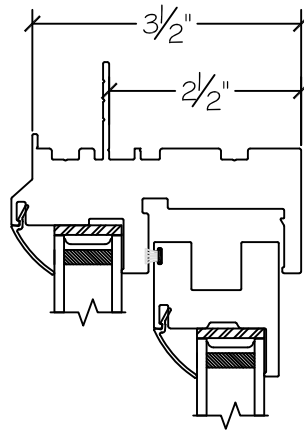

Exterior

Interior

Notice: This document contains information proprietary to and is protected by copyright of Win-Dor Inc. and shall not be copied, disclosed to others, or used for any purpose other than that for which it is given, without the written permission of Win-Dor Inc.

450 Delta Ave
Brea, Ca 92821
(714) 385-1202

Project:	File name: I 550 Section View - XO over PW - 1 inch Nail-fin	Date: 20190730
Notes:	Layout: Vertical Section View	Drawn by: J Johnson