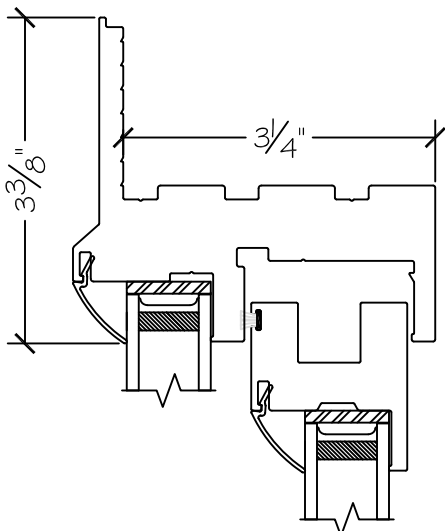

WINDOR
www.windorsystems.com

450 Delta Ave
Brea, Ca 92821
(714) 385-1202

Project:

File name: I 550 Section View XO - Stucco Fin

Date: 20190730

Notes:

Layout: Horizontal Section View

Drawn by: J Johnson

450 Delta Ave
Brea, Ca 92821
(714) 385-1202

Project:	File name: I 550 Section View XO - Stucco Fin	Date: 20190730
Notes:	Layout: Vertical Section View	Drawn by: J Johnson