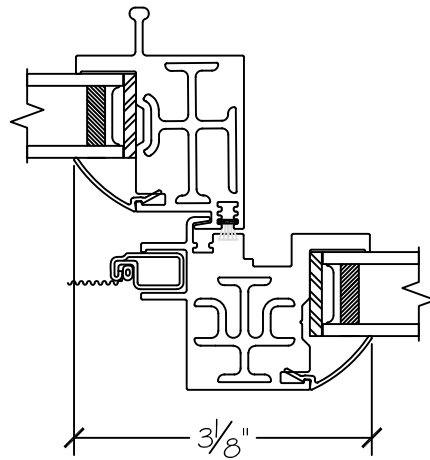

Interior

Exterior