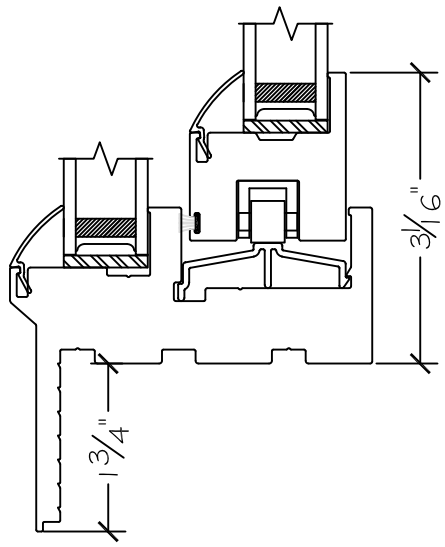

Notice: This document contains information proprietary to and is protected by copyright of Win-Dor Inc. and shall not be copied, disclosed to others, or used for any purpose other than that for which it is given, without the written permission of Win-Dor Inc.

450 Delta Ave
Brea, Ca 92821
(714) 385-1202

Project:	File name: I 550 Section View XO - Stucco Fin	Date: 20190730
Notes:	Layout: Vertical Section View	Drawn by: J Johnson