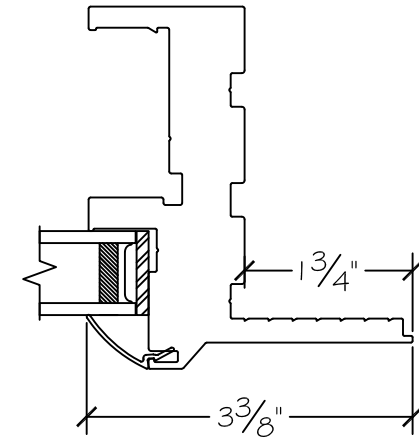

Notice: This document contains information proprietary to and is protected by copyright of Win-Dor Inc. and shall not be copied, disclosed to others, or used for any purpose other than that for which it is given, without the written permission of Win-Dor Inc.

WINDOR
www.windorsystems.com

450 Delta Ave
Brea, Ca 92821
(714) 385-1202

Project:

File name: I 550 Section View XO - Stucco Fin

Date: 20190730

Notes:

Layout: Horizontal Section View

Drawn by: J Johnson