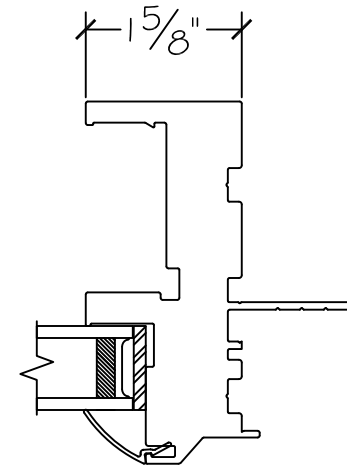

Notice: This document contains information proprietary to and is protected by copyright of Win-Dor Inc. and shall not be copied, disclosed to others, or used for any purpose other than that for which it is given, without the written permission of Win-Dor Inc.

WINDOR
www.windorsystems.com

450 Delta Ave
Brea, Ca 92821
(714) 385-1202

Project:

File name: I 550 Section View - XO - 1.375 inch Nail-fin

Date: 20190730

Notes:

Layout: Horizontal Section View

Drawn by: J Johnson