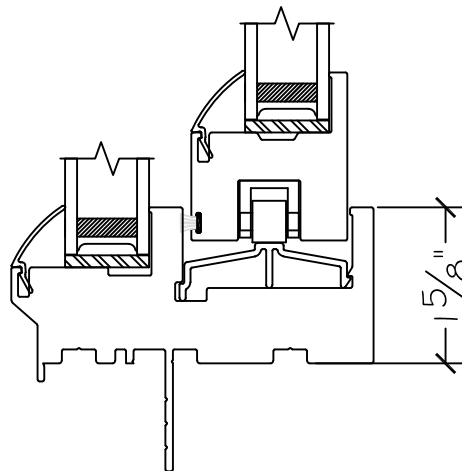

Notice: This document contains information proprietary to and is protected by copyright of Win-Dor Inc. and shall not be copied, disclosed to others, or used for any purpose other than that for which it is given, without the written permission of Win-Dor Inc.

WINDOR
www.windorsystems.com

450 Delta Ave
Brea, Ca 92821
(714) 385-1202

Project:

File name: I 550 Section View - XO - 1.375 inch Nail-fin

Date: 20190730

Notes:

Layout: Vertical Section View

Drawn by: J Johnson