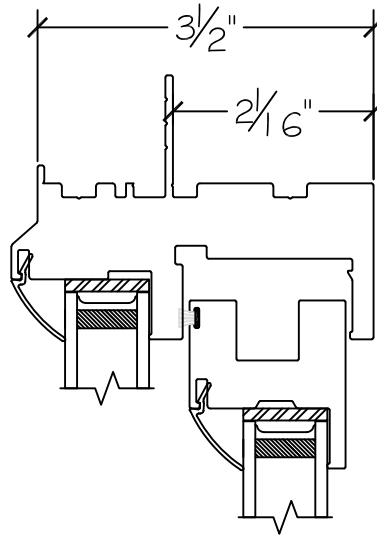

WINDOR
www.windorsystems.com

450 Delta Ave
Brea, Ca 92821
(714) 385-1202

Project:

File name: I 550 Section View - XO - 1.375 inch Nail-fin

Date: 20190730

Notes:

Layout: Horizontal Section View

Drawn by: J Johnson

WINDOR
www.windorsystems.com

450 Delta Ave
Brea, Ca 92821
(714) 385-1202

Project:

File name: I 550 Section View - XO - 1.375 inch Nail-fin

Date: 20190730

Notes:

Layout: Vertical Section View

Drawn by: J Johnson