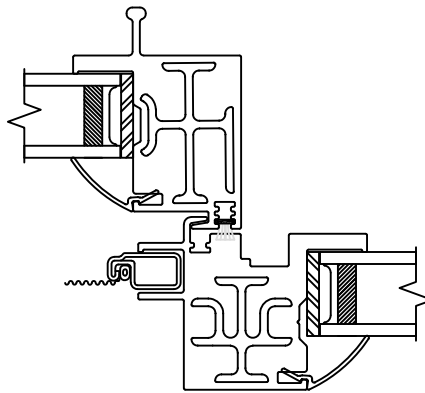

Interior

Exterior