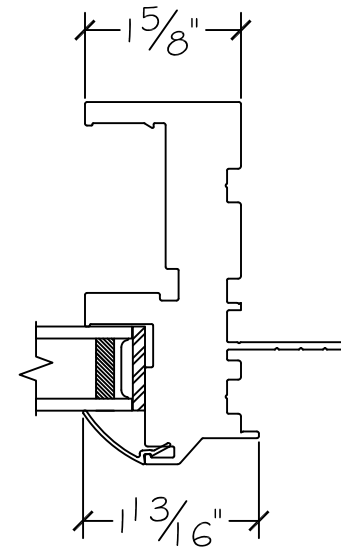

Notice: This document contains information proprietary to and is protected by copyright of Win-Dor Inc. and shall not be copied, disclosed to others, or used for any purpose other than that for which it is given, without the written permission of Win-Dor Inc.

WINDOR
www.windorsystems.com

450 Delta Ave
Brea, Ca 92821
(714) 385-1202

Project:

File name: I 550 Section View - XO - 1 inch Nail-fin

Date: 20190730

Notes:

Layout: Horizontal Section View

Drawn by: J Johnson