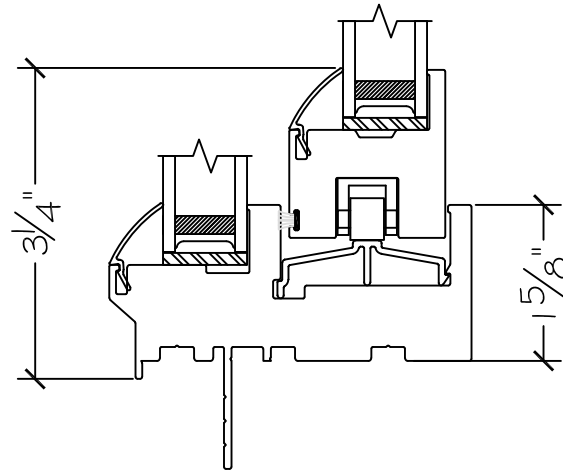

Notice: This document contains information proprietary to and is protected by copyright of Win-Dor Inc. and shall not be copied, disclosed to others, or used for any purpose other than that for which it is given, without the written permission of Win-Dor Inc.

450 Delta Ave
Brea, Ca 92821
(714) 385-1202

Project:

File name: I 550 Section View - XO - 1 inch Nail-fin

Date: 20190730

Notes:

Layout: Vertical Section View

Drawn by: J Johnson