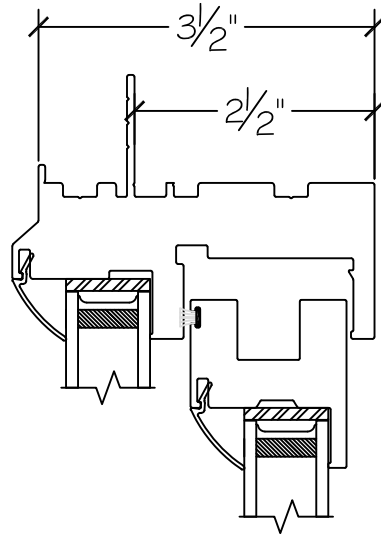

WINDOR
www.windorsystems.com

450 Delta Ave
Brea, Ca 92821
(714) 385-1202

Project:

File name: I 550 Section View - XO - 1 inch Nail-fin

Date: 20190730

Notes:

Layout: Horizontal Section View

Drawn by: J Johnson

450 Delta Ave
Brea, Ca 92821
(714) 385-1202

Project:

File name: I 550 Section View - XO - 1 inch Nail-fin

Date: 20190730

Notes:

Layout: Vertical Section View

Drawn by: J Johnson