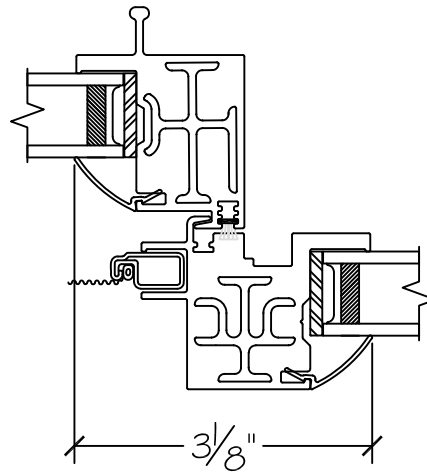

Interior

Exterior