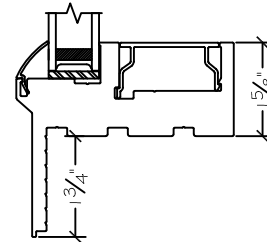

450 Delta Ave
Brea, Ca 92821
(714) 385-1202

Notice: This document contains information proprietary to and is protected by copyright of Win-Dor Inc. and shall not be copied, disclosed to others, or used for any purpose other than that for which it is given, without the written permission of Win-Dor Inc.

Project:	File name: I 550 Section View SH over PW - Stucco Fin	Date: 20190730
Notes:	Layout: Vertical Section View	Drawn by: J Johnson