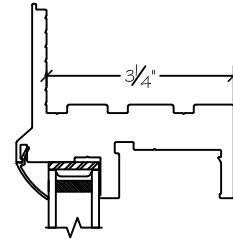

| | | |
|----------|---|---------------------|
| Project: | File name: I 550 Section View SH over PW - Stucco Fin | Date: 20190730 |
| Notes: | Layout: Horizontal Section View | Drawn by: J Johnson |

Exterior

| | | |
|----------|---|---------------------|
| Project: | File name: I 550 Section View SH over PW - Stucco Fin | Date: 20190730 |
| Notes: | Layout: Vertical Section View | Drawn by: J Johnson |