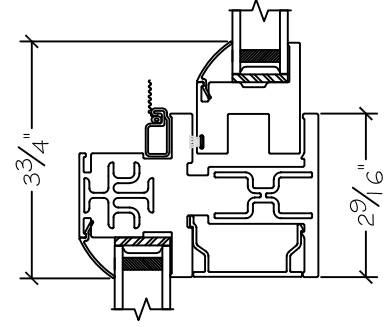

450 Delta Ave
 Brea, Ca 92821
 (714) 385-1202

Project:	File name: I 550 Section View - SH over PW - 1 inch Nail-fin	Date: 20190730
Notes:	Layout: Horizontal Section View	Drawn by: J Johnson

450 Delta Ave
 Brea, Ca 92821
 (714) 385-1202

Project:	File name: I 550 Section View - SH over PW - 1 inch Nail-fin	Date: 20190730
Notes:	Layout: Vertical Section View	Drawn by: J Johnson