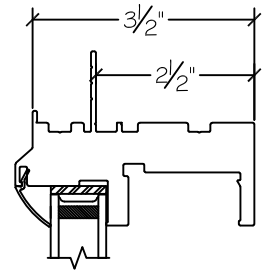

450 Delta Ave
 Brea, Ca 92821
 (714) 385-1202

Project:	File name: I 550 Section View - SH over PW - 1 inch Nail-fin	Date: 20190730
Notes:	Layout: Horizontal Section View	Drawn by: J Johnson

450 Delta Ave
 Brea, Ca 92821
 (714) 385-1202

Project:	File name: I 550 Section View - SH over PW - 1 inch Nail-fin	Date: 20190730
Notes:	Layout: Vertical Section View	Drawn by: J Johnson