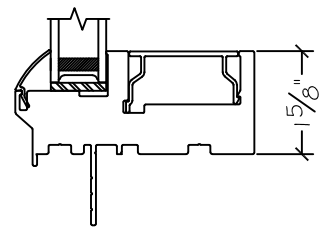

450 Delta Ave
 Brea, Ca 92821
 (714) 385-1202

Project:	File name: I 550 Section View - SH over PW - 1 inch Nail-fin	Date: 20190730
Notes:	Layout: Horizontal Section View	Drawn by: J Johnson

450 Delta Ave
 Brea, Ca 92821
 (714) 385-1202

Project:	File name: I 550 Section View - SH over PW - 1 inch Nail-fin	Date: 20190730
Notes:	Layout: Vertical Section View	Drawn by: J Johnson