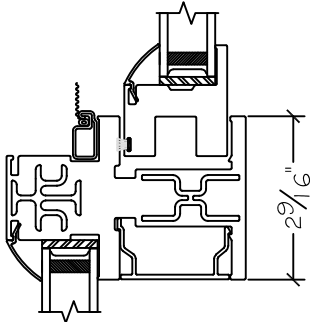

Project:	File name: I 550 Section View - SH SH over PW - 1 inch Nail-fin	Date: 20190730
Notes:	Layout: Horizontal Section View	Drawn by: J Johnson

Exterior

Interior

Notice: This document contains information proprietary to and is protected by copyright of Win-Dor Inc. and shall not be copied, disclosed to others, or used for any purpose other than that for which it is given, without the written permission of Win-Dor Inc.

450 Delta Ave  
Brea, Ca 92821  
(714) 385-1202

Project:	File name: I 550 Section View - SH SH over PW - 1 inch Nail-fin	Date: 20190730
Notes:	Layout: Vertical Section View	Drawn by: J Johnson