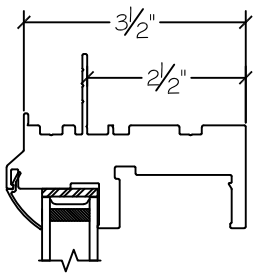

Project:	File name: I 550 Section View - SH SH over PW - 1 inch Nail-fin	Date: 20190730
Notes:	Layout: Horizontal Section View	Drawn by: J Johnson

Exterior

Interior

Notice: This document contains information proprietary to and is protected by copyright of Win-Dor Inc. and shall not be copied, disclosed to others, or used for any purpose other than that for which it is given, without the written permission of Win-Dor Inc.

450 Delta Ave  
Brea, Ca 92821  
(714) 385-1202

Project:	File name: I 550 Section View - SH SH over PW - 1 inch Nail-fin	Date: 20190730
Notes:	Layout: Vertical Section View	Drawn by: J Johnson