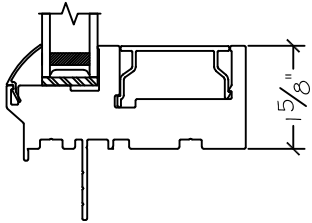

Project:	File name: I 550 Section View - SH SH over PW - 1 inch Nail-fin	Date: 20190730
Notes:	Layout: Horizontal Section View	Drawn by: J Johnson

Exterior

Interior

Notice: This document contains information proprietary to and is protected by copyright of Win-Dor Inc. and shall not be copied, disclosed to others, or used for any purpose other than that for which it is given, without the written permission of Win-Dor Inc.

450 Delta Ave  
Brea, Ca 92821  
(714) 385-1202

Project:	File name: I 550 Section View - SH SH over PW - 1 inch Nail-fin	Date: 20190730
Notes:	Layout: Vertical Section View	Drawn by: J Johnson