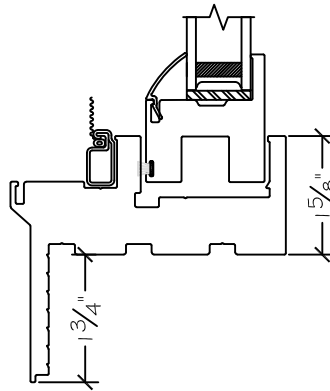

450 Delta Ave  
Brea, Ca 92821  
(714) 385-1202

Project:	File name: I 550 Section View SH SH - Stucco Fin	Date: 20190730
Notes:	Layout: SH Horizontal View	Drawn by: J Johnson

Exterior

Interior

Notice: This document contains information proprietary to and is protected by copyright of Win-Dor Inc. and shall not be copied, disclosed to others, or used for any purpose other than that for which it is given, without the written permission of Win-Dor Inc.

450 Delta Ave  
Brea, Ca 92821  
(714) 385-1202

Project:

File name: I 550 Section View SH SH - Stucco Fin

Date: 20190730

Notes:

Layout: Vertical Section View

Drawn by: J Johnson