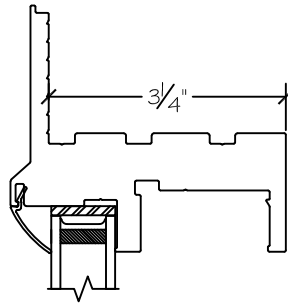

450 Delta Ave  
Brea, Ca 92821  
(714) 385-1202

Project:	File name: I 550 Section View SH SH - Stucco Fin	Date: 20190730
Notes:	Layout: SH Horizontal View	Drawn by: J Johnson

Exterior

Interior

Notice: This document contains information proprietary to and is protected by copyright of Win-Dor Inc. and shall not be copied, disclosed to others, or used for any purpose other than that for which it is given, without the written permission of Win-Dor Inc.

450 Delta Ave  
Brea, Ca 92821  
(714) 385-1202

Project:

File name: I 550 Section View SH SH - Stucco Fin

Date: 20190730

Notes:

Layout: Vertical Section View

Drawn by: J Johnson