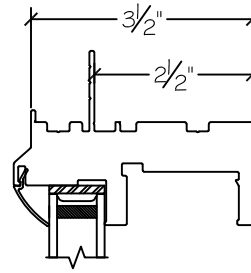

450 Delta Ave
Brea, Ca 92821
(714) 385-1202

Project:	File name: 1550 Section View - SH SH SH over PW PW PW - 1 inch Nail-fin	Date: 20190730
Notes:	Layout: Horizontal Section View	Drawn by: J Johnson

Exterior

450 Delta Ave
Brea, Ca 92821
(714) 385-1202

Project:

File name: 1550 Section View - SH SH SH over PW PW PW - 1 inch Nail-fin

Date: 20190730

Notes:

Layout: Vertical Section View

Drawn by: J Johnson