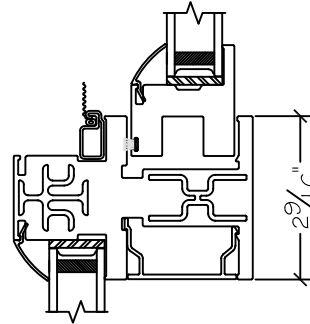

Notice: This document contains information proprietary to and is protected by copyright of Win-Dor Inc. and shall not be copied, disclosed to others, or used for any purpose other than that for which it is given, without the written permission of Win-Dor Inc.

450 Delta Ave
Brea, Ca 92821
(714) 385-1202

Project:

File name: 1550 Section View - SH SH SH over PW PW PW - 1 inch Nail-fin

Date: 20190730

Notes:

Layout: Vertical Section View

Drawn by: J Johnson