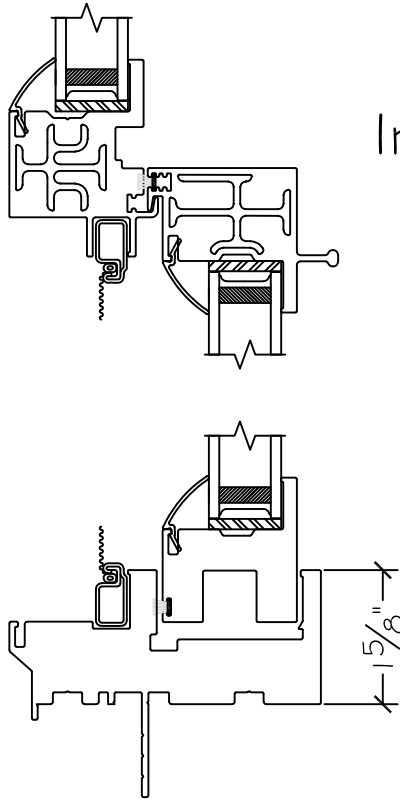

Exterior

Interior

Notice: This document contains information proprietary to and is protected by copyright of Win-Dor Inc. and shall not be copied, disclosed to others, or used for any purpose other than that for which it is given, without the written permission of Win-Dor Inc.

WINDOR
www.windorsystems.com

450 Delta Ave
Brea, Ca 92821
(714) 385-1202

Project:

File name: I 550 Section View - SH SH SH - 1.375 inch

Date: 20190720

Notes:

Layout: Vertical Section View

Drawn by: J Johnson