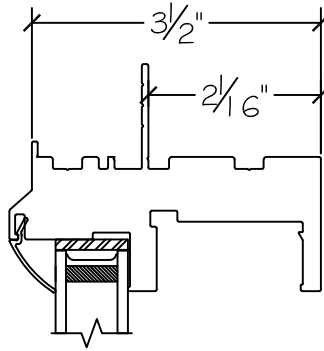

Exterior

Interior

Notice: This document contains information proprietary to and is protected by copyright of Win-Dor Inc. and shall not be copied, disclosed to others, or used for any purpose other than that for which it is given, without the written permission of Win-Dor Inc.

WINDOR
www.windorsystems.com

450 Delta Ave
Brea, Ca 92821
(714) 385-1202

Project:

File name: I 550 Section View - SH SH SH - 1.375 inch

Date: 20190720

Notes:

Layout: Vertical Section View

Drawn by: J Johnson