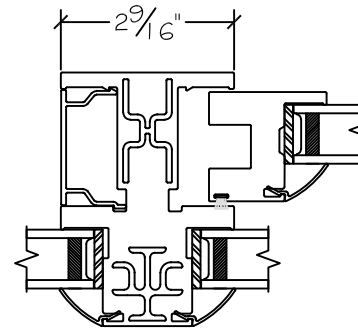

Interior

Exterior

Notice: This document contains information proprietary to and is protected by copyright of Win-Dor Inc. and shall not be copied, disclosed to others, or used for any purpose other than that for which it is given, without the written permission of Win-Dor Inc.

450 Delta Ave
Brea, Ca 92821
(714) 385-1202

Project:	File name: I 550 Section View - SH PW SH - 1.375 inch	Date: 20190720
Notes:	Layout: Horizontal Section View	Drawn by: J Johnson