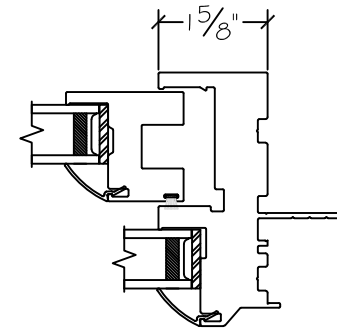

Interior

Exterior

Notice: This document contains information proprietary to and is protected by copyright of Win-Dor Inc. and shall not be copied, disclosed to others, or used for any purpose other than that for which it is given, without the written permission of Win-Dor Inc.

450 Delta Ave
Brea, Ca 92821
(714) 385-1202

Project:	File name: I 550 Section View - SH PW SH - 1.375 inch	Date: 20190720
Notes:	Layout: Horizontal Section View	Drawn by: J Johnson