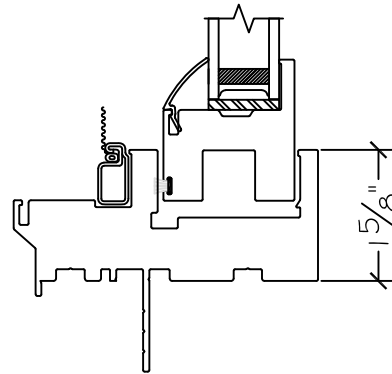

450 Delta Ave  
Brea, Ca 92821  
(714) 385-1202

Project:	File name: I 550 Section View - SH PW SH - 1.375 inch	Date: 20190720
Notes:	Layout: Horizontal Section View	Drawn by: J Johnson

Exterior

Interior

Notice: This document contains information proprietary to and is protected by copyright of Win-Dor Inc. and shall not be copied, disclosed to others, or used for any purpose other than that for which it is given, without the written permission of Win-Dor Inc.

450 Delta Ave  
Brea, Ca 92821  
(714) 385-1202

Project:

File name: I 550 Section View - SH PW SH - 1.375 inch

Date: 20190720

Notes:

Layout: Vertical Section View

Drawn by: J Johnson