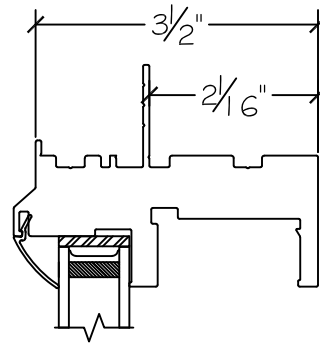

450 Delta Ave  
Brea, Ca 92821  
(714) 385-1202

Project:	File name: I 550 Section View - SH PW SH - 1.375 inch	Date: 20190720
Notes:	Layout: Horizontal Section View	Drawn by: J Johnson

Exterior

Interior

Notice: This document contains information proprietary to and is protected by copyright of Win-Dor Inc. and shall not be copied, disclosed to others, or used for any purpose other than that for which it is given, without the written permission of Win-Dor Inc.

450 Delta Ave  
Brea, Ca 92821  
(714) 385-1202

Project:

File name: I 550 Section View - SH PW SH - 1.375 inch

Date: 20190720

Notes:

Layout: Vertical Section View

Drawn by: J Johnson