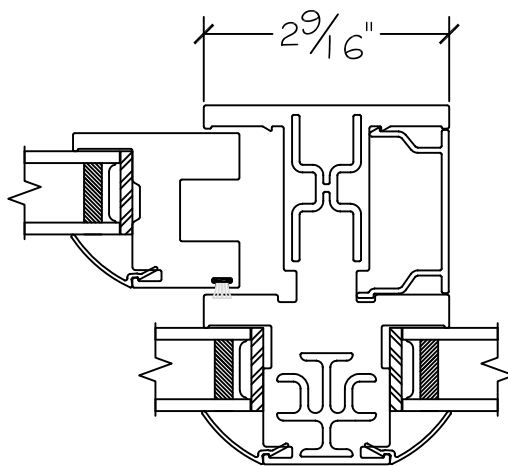

Interior

Exterior