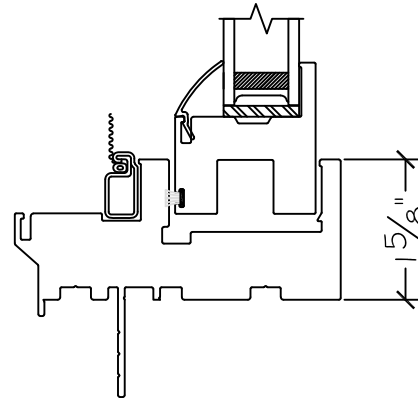

Exterior

Interior

Notice: This document contains information proprietary to and is protected by copyright of Win-Dor Inc. and shall not be copied, disclosed to others, or used for any purpose other than that for which it is given, without the written permission of Win-Dor Inc.

WINDOR
www.windorsystems.com

450 Delta Ave
Brea, Ca 92821
(714) 385-1202

Project:

File name: 1550 Section View - SH PW - 1 inch Nail-fin

Date: 20190730

Notes:

Layout: Vertical Section View

Drawn by: J Johnson