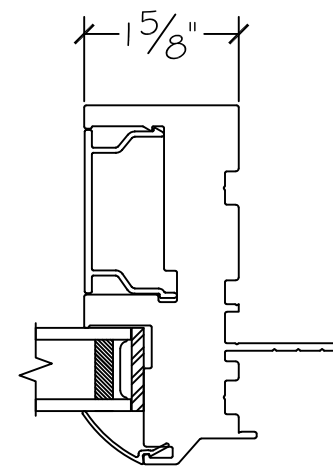

Notice: This document contains information proprietary to and is protected by copyright of Win-Dor Inc. and shall not be copied, disclosed to others, or used for any purpose other than that for which it is given, without the written permission of Win-Dor Inc.

WINDOR
www.windorsystems.com

450 Delta Ave
Brea, Ca 92821
(714) 385-1202

Project:

File name: I 550 Section View - SH PW - 1 inch Nail-fin

Date: 20190730

Notes:

Layout: Horizontal Section View

Drawn by: J Johnson