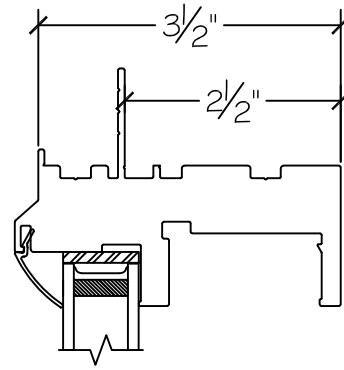

Exterior

Interior

Notice: This document contains information proprietary to and is protected by copyright of Win-Dor Inc. and shall not be copied, disclosed to others, or used for any purpose other than that for which it is given, without the written permission of Win-Dor Inc.

WINDOR
www.windorsystems.com

450 Delta Ave
Brea, Ca 92821
(714) 385-1202

Project:

File name: 1550 Section View - SH PW - 1 inch Nail-fin

Date: 20190730

Notes:

Layout: Vertical Section View

Drawn by: J Johnson