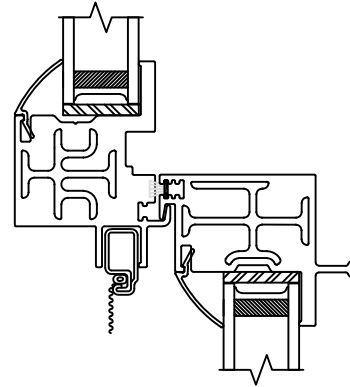

Exterior

Interior

Notice: This document contains information proprietary to and is protected by copyright of Win-Dor Inc. and shall not be copied, disclosed to others, or used for any purpose other than that for which it is given, without the written permission of Win-Dor Inc.

WINDOR
www.windorsystems.com

450 Delta Ave
Brea, Ca 92821
(714) 385-1202

Project:

File name: 1550 Section View - SH PW - 1 inch Nail-fin

Date: 20190730

Notes:

Layout: Vertical Section View

Drawn by: J Johnson