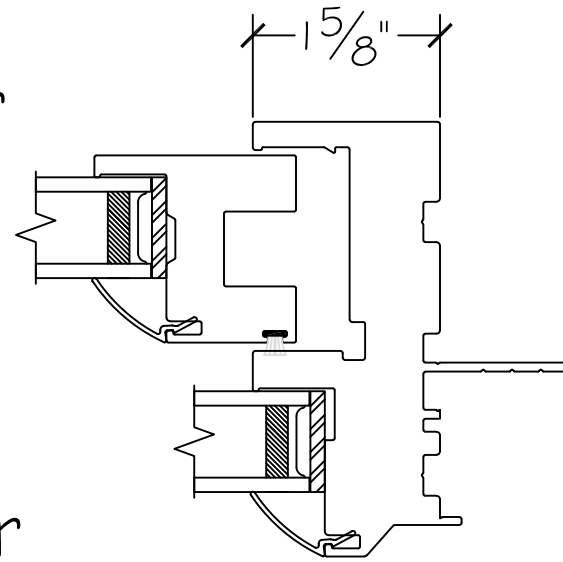

Exterior

Notice: This document contains information proprietary to and is protected by copyright of Win-Dor Inc. and shall not be copied, disclosed to others, or used for any purpose other than that for which it is given, without the written permission of Win-Dor Inc.

WINDOR
www.windorsystems.com

450 Delta Ave
Brea, Ca 92821
(714) 385-1202

Project:

File name: 1550 Section View - SH - 1.375 inch Nail-fin

Date: 20190730

Notes:

Layout: Horizontal Section View

Drawn by: J Johnson