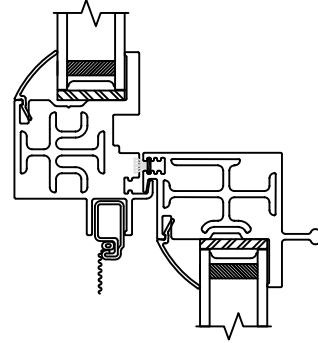

Exterior

Interior