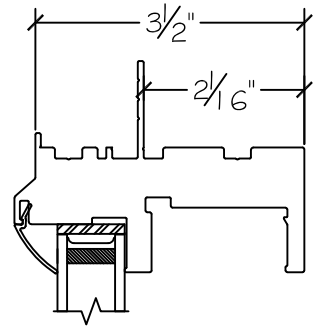

WINDOR
www.windorsystems.com

450 Delta Ave
Brea, Ca 92821
(714) 385-1202

Project:

File name: 1550 Section View - SH - 1.375 inch Nail-fin

Date: 20190730

Notes:

Layout: Horizontal Section View

Drawn by: J Johnson

450 Delta Ave
Brea, Ca 92821
(714) 385-1202

Project:	File name: 1550 Section View - SH - 1.375 inch Nail-fin	Date: 20190730
Notes:	Layout: Vertical Section View	Drawn by: J Johnson