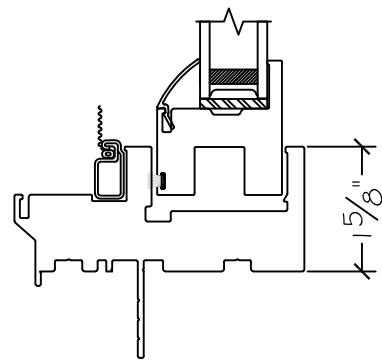

Notice: This document contains information proprietary to and is protected by copyright of Win-Dor Inc. and shall not be copied, disclosed to others, or used for any purpose other than that for which it is given, without the written permission of Win-Dor Inc.

450 Delta Ave
Brea, Ca 92821
(714) 385-1202

Project:	File name: 1550 Section View - SH - 1.375 inch Nail-fin	Date: 20190730
Notes:	Layout: Vertical Section View	Drawn by: J Johnson