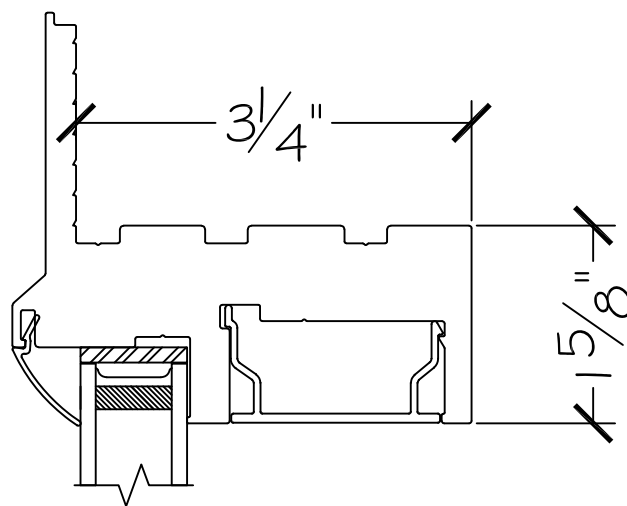

Interior

Notice: This document contains information proprietary to and is protected by copyright of Win-Dor Inc. and shall not be copied, disclosed to others, or used for any purpose other than that for which it is given, without the written permission of Win-Dor Inc.

450 Delta Ave
Brea, Ca 92821
(714) 385-1202

Project:

File name: I 550 Section View - PW - Stucco Fin

Date: 20190730

Notes:

Layout: PW Vertical Section View

Drawn by: J Johnson