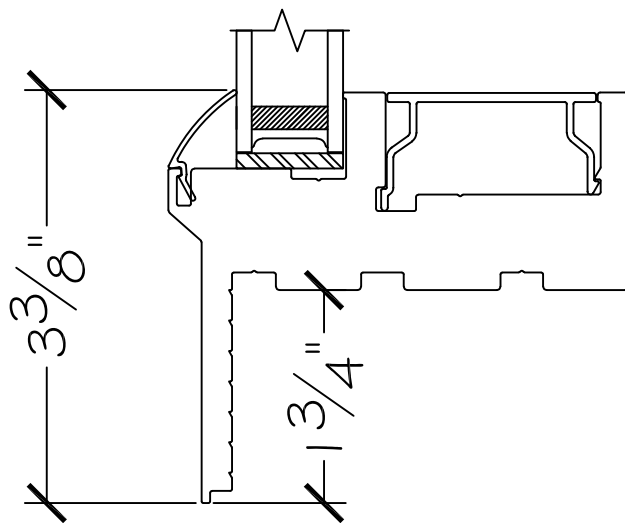

450 Delta Ave  
Brea, Ca 92821  
(714) 385-1202

|          |   |                     |
|----------|---|---------------------|
| Project: | File name: I 550 Section View - PW - Stucco Fin | Date: 20190730      |
| Notes:   | Layout: PW Horizontal Section View              | Drawn by: J Johnson |

450 Delta Ave  
Brea, Ca 92821  
(714) 385-1202

Project:

File name: I 550 Section View - PW - Stucco Fin

Date: 20190730

Notes:

Layout: PW Vertical Section View

Drawn by: J Johnson