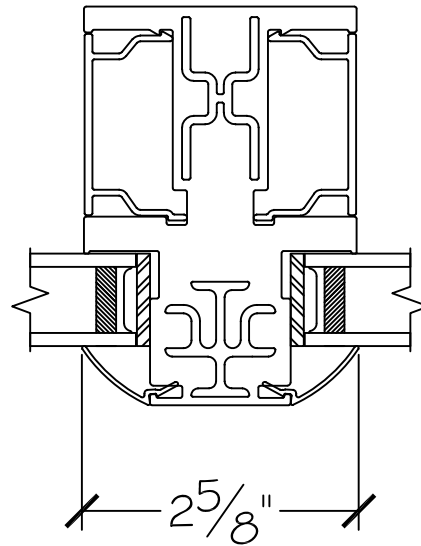

Interior

Exterior

Notice: This document contains information proprietary to and is protected by copyright of Win-Dor Inc. and shall not be copied, disclosed to others, or used for any purpose other than that for which it is given, without the written permission of Win-Dor Inc.

450 Delta Ave
Brea, Ca 92821
(714) 385-1202

Project:	File name: I 550 Section View - PW PW - Stucco Fin	Date: 20190807
Notes:	Layout: PW PW Horizontal Section View	Drawn by: J Johnson