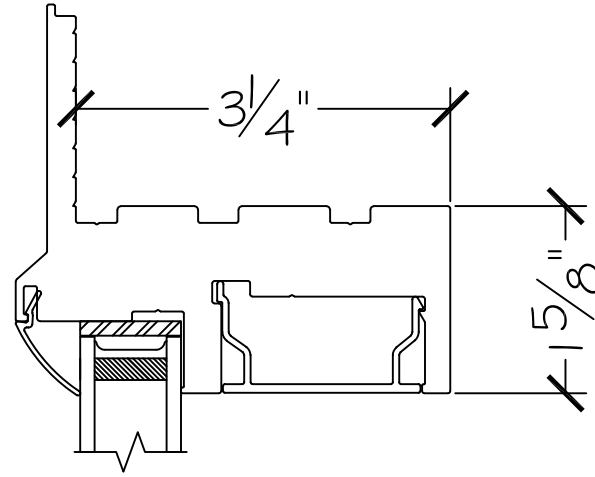

450 Delta Ave  
Brea, Ca 92821  
(714) 385-1202

Project:	File name: I 550 Section View - PW PW - Stucco Fin	Date: 20190807
Notes:	Layout: PW PW Horizontal Section View	Drawn by: J Johnson

Exterior

Interior

Project:

File name: I 550 Section View - PW PW - Stucco Fin

Date: 20190807

Notes:

Layout: PW PW PW Horizontal Section View

Drawn by: J Johnson

Notice: This document contains information proprietary to and is protected by copyright of Win-Dor Inc. and shall not be copied, disclosed to others, or used for any purpose other than that for which it is given, without the written permission of Win-Dor Inc.