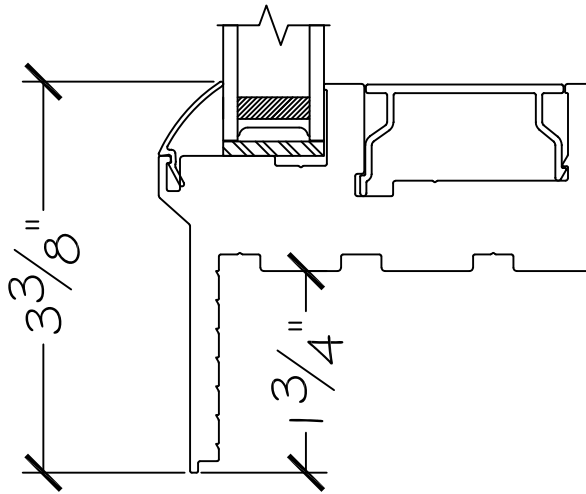

450 Delta Ave  
Brea, Ca 92821  
(714) 385-1202

Project:	File name: I 550 Section View - PW PW - Stucco Fin	Date: 20190807
Notes:	Layout: PW PW Horizontal Section View	Drawn by: J Johnson

Exterior

Interior

Project:

File name: I 550 Section View - PW PW - Stucco Fin

Date: 20190807

Notes:

Layout: PW PW PW Horizontal Section View

Drawn by: J Johnson

Notice: This document contains information proprietary to and is protected by copyright of Win-Dor Inc. and shall not be copied, disclosed to others, or used for any purpose other than that for which it is given, without the written permission of Win-Dor Inc.