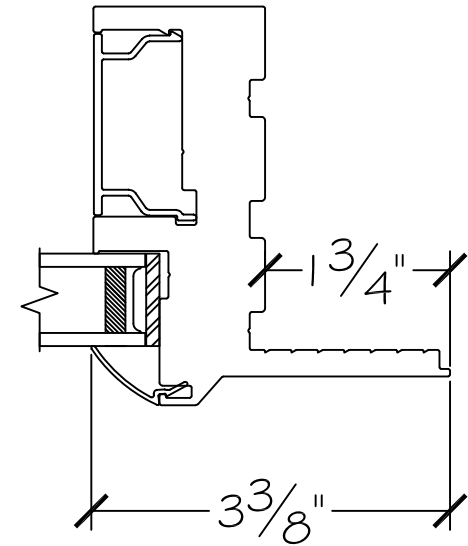

Notice: This document contains information proprietary to and is protected by copyright of Win-Dor Inc. and shall not be copied, disclosed to others, or used for any purpose other than that for which it is given, without the written permission of Win-Dor Inc.

450 Delta Ave
Brea, Ca 92821
(714) 385-1202

Project:	File name: I 550 Section View - PW PW - Stucco Fin	Date: 20190807
Notes:	Layout: PW PW Horizontal Section View	Drawn by: J Johnson