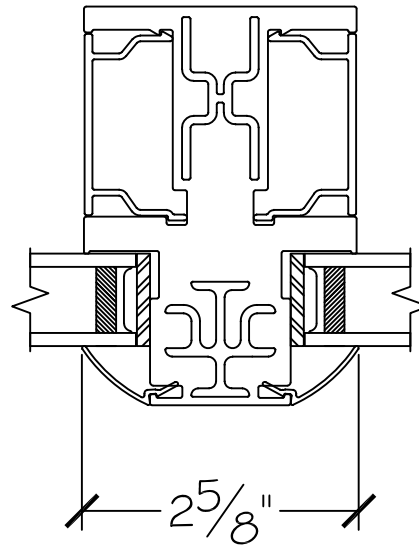

Interior

Exterior