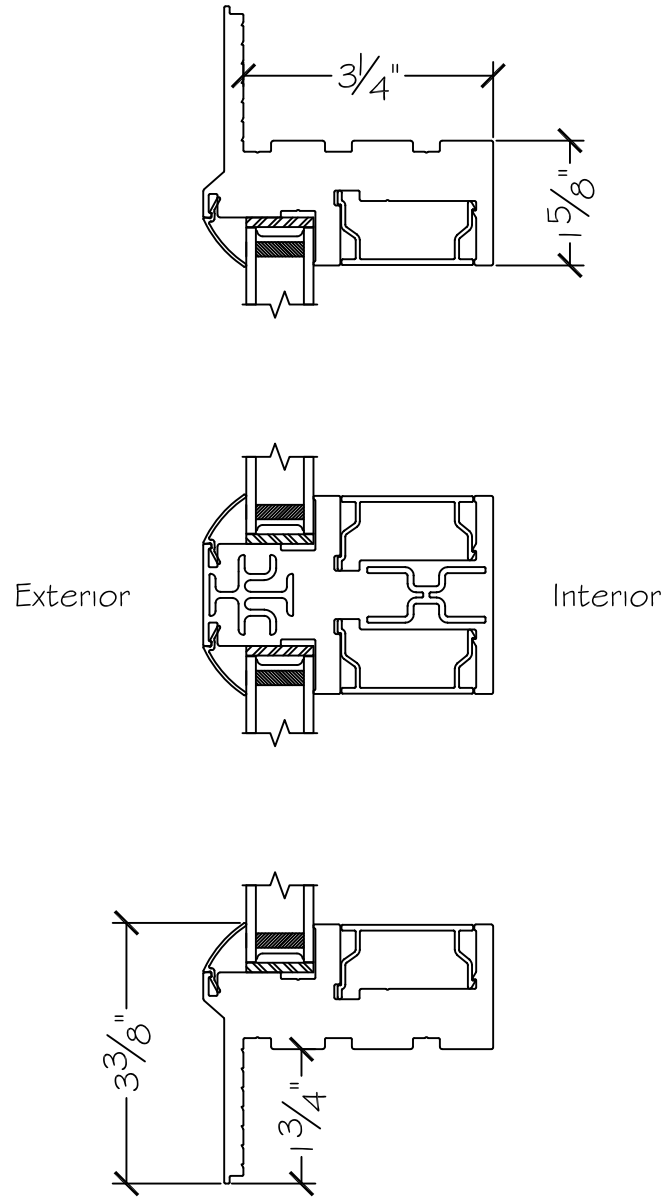

WINDOR
www.windorsystems.com

450 Delta Ave
Brea, Ca 92821
(714) 385-1202

Project:	File name: I 550 Section View - PW PW Over PW PW - Stucco	Date: 20190511 2
Notes:	Layout: PW PW Horizontal Section View	Drawn by: J Johnson

Project:

File name: I 550 Section View - PW PW Over PW PW - Stucco

Date: 20190511 2

Notes:

Layout: PW Over PW Vertical Section View

Drawn by: J Johnson

Notice: This document contains information proprietary to and is protected by copyright of Win-Dor Inc. and shall not be copied, disclosed to others, or used for any purpose other than that for which it is given, without the written permission of Win-Dor Inc.