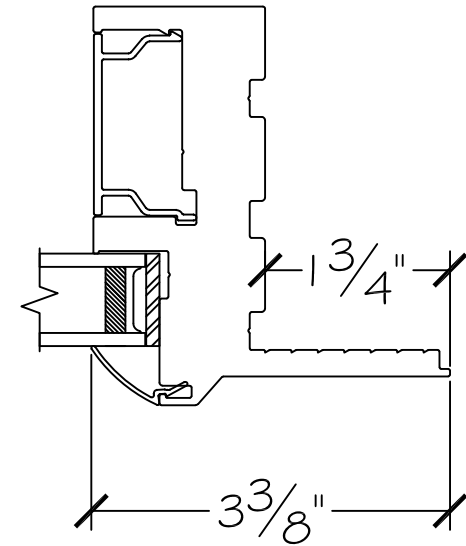

Notice: This document contains information proprietary to and is protected by copyright of Win-Dor Inc. and shall not be copied, disclosed to others, or used for any purpose other than that for which it is given, without the written permission of Win-Dor Inc.

WINDOR
www.windorsystems.com

450 Delta Ave
Brea, Ca 92821
(714) 385-1202

Project:	File name: I 550 Section View - PW PW Over PW PW - Stucco	Date: 20190511 2
Notes:	Layout: PW PW Horizontal Section View	Drawn by: J Johnson