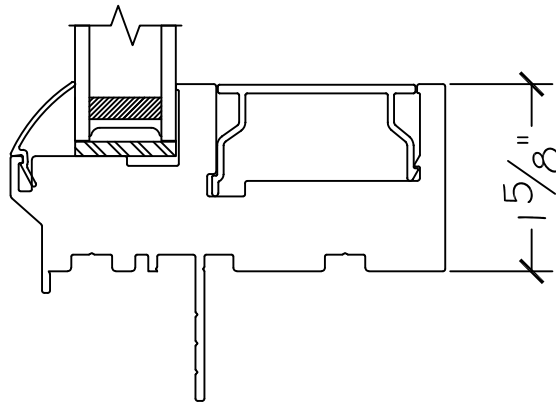

450 Delta Ave  
Brea, Ca 92821  
(714) 385-1202

Project:	File name: I 550 Section View - PW PW - 1.375 inch Nail-fin	Date: 20190730
Notes:	Layout: Horizontal Section View	Drawn by: J Johnson

Exterior

Interior

**WINDOR**  
www.windorsystems.com

450 Delta Ave  
Brea, Ca 92821  
(714) 385-1202

Project:

File name: I 550 Section View - PW PW - 1.375 inch Nail-fin

Date: 20190730

Notes:

Layout: Vertical Section View

Drawn by: J Johnson