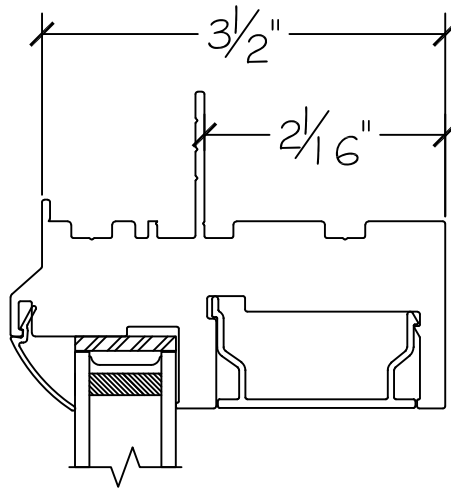

450 Delta Ave  
Brea, Ca 92821  
(714) 385-1202

Project:	File name: I 550 Section View - PW PW - 1.375 inch Nail-fin	Date: 20190730
Notes:	Layout: Horizontal Section View	Drawn by: J Johnson

Exterior

Interior

**WINDOR**  
www.windorsystems.com

450 Delta Ave  
Brea, Ca 92821  
(714) 385-1202

Project:

File name: I 550 Section View - PW PW - 1.375 inch Nail-fin

Date: 20190730

Notes:

Layout: Vertical Section View

Drawn by: J Johnson