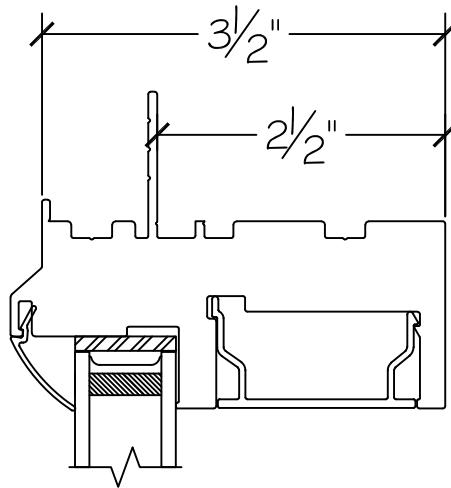

450 Delta Ave  
Brea, Ca 92821  
(714) 385-1202

Project:	File name: I 550 Section View - PW PW - 1 inch Nail-fin	Date: 20190730
Notes:	Layout: Horizontal Section View	Drawn by: J Johnson

Exterior

Interior

450 Delta Ave  
Brea, Ca 92821  
(714) 385-1202

Project:	File name: I 550 Section View - PW PW - 1 inch Nail-fin	Date: 20190730
Notes:	Layout: Vertical Section View	Drawn by: J Johnson