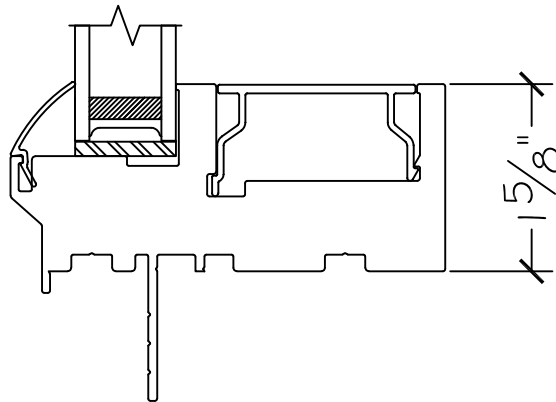

450 Delta Ave  
Brea, Ca 92821  
(714) 385-1202

Project:	File name: I 550 Section View - PW PW - 1 inch Nail-fin	Date: 20190730
Notes:	Layout: Horizontal Section View	Drawn by: J Johnson

Exterior

Interior

450 Delta Ave  
Brea, Ca 92821  
(714) 385-1202

Project:	File name: I 550 Section View - PW PW - 1 inch Nail-fin	Date: 20190730
Notes:	Layout: Vertical Section View	Drawn by: J Johnson