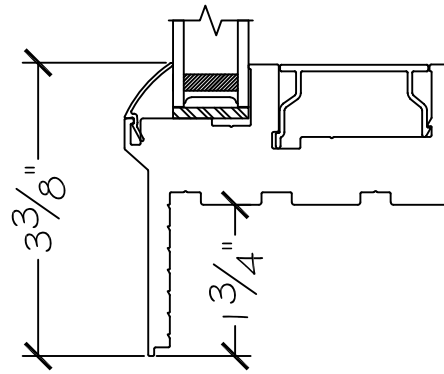

450 Delta Ave
 Brea, Ca 92821
 (714) 385-1202

Project:	File name: I 550 Section View - PW over PW - Stucco Fin	Date: 20190807
Notes:	Layout: PW PW Horizontal Section View	Drawn by: J Johnson

Exterior

Interior

Project:

File name: I 550 Section View - PW over PW - Stucco Fin

Date: 20190807

Notes:

Layout: PW Over PW Vertical Section View

Drawn by: J Johnson

Notice: This document contains information proprietary to and is protected by copyright of Win-Dor Inc. and shall not be copied, disclosed to others, or used for any purpose other than that for which it is given, without the written permission of Win-Dor Inc.