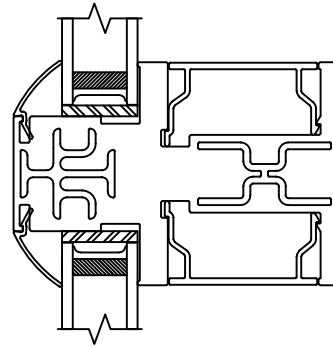

450 Delta Ave
 Brea, Ca 92821
 (714) 385-1202

Project:	File name: I 550 Section View - PW over PW - Stucco Fin	Date: 20190807
Notes:	Layout: PW PW Horizontal Section View	Drawn by: J Johnson

Exterior

Interior

Project:

File name: I 550 Section View - PW over PW - Stucco Fin

Date: 20190807

Notes:

Layout: PW Over PW Vertical Section View

Drawn by: J Johnson

Notice: This document contains information proprietary to and is protected by copyright of Win-Dor Inc. and shall not be copied, disclosed to others, or used for any purpose other than that for which it is given, without the written permission of Win-Dor Inc.