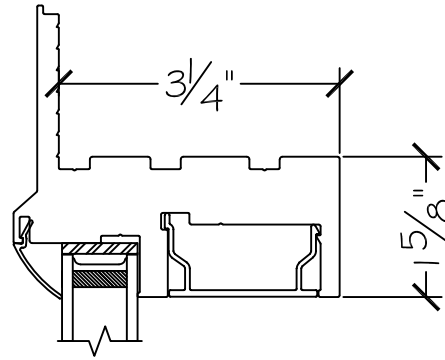

450 Delta Ave
 Brea, Ca 92821
 (714) 385-1202

Project:	File name: I 550 Section View - PW over PW - Stucco Fin	Date: 20190807
Notes:	Layout: PW PW Horizontal Section View	Drawn by: J Johnson

Exterior

Interior

Project:

File name: I 550 Section View - PW over PW - Stucco Fin

Date: 20190807

Notes:

Layout: PW Over PW Vertical Section View

Drawn by: J Johnson

Notice: This document contains information proprietary to and is protected by copyright of Win-Dor Inc. and shall not be copied, disclosed to others, or used for any purpose other than that for which it is given, without the written permission of Win-Dor Inc.