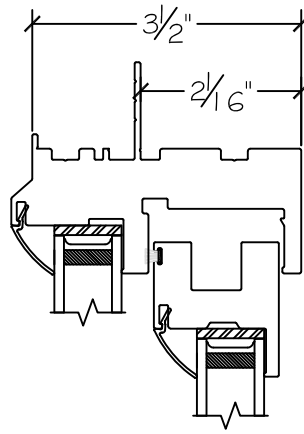

450 Delta Ave
Brea, Ca 92821
(714) 385-1202

Project:	File name: 1550 Section View - OX over PW PW - 1.375 inch Nail-fin	Date: 20190730
Notes:	Layout: Horizontal Section View	Drawn by: J Johnson

Exterior

WINDOR
www.windorsystems.com

450 Delta Ave
Brea, Ca 92821
(714) 385-1202

Project:

File name: 1550 Section View - OX over PW PW - 1.375 inch Nail-fin

Date: 20190730

Notes:

Layout: Vertical Section View

Drawn by: J Johnson