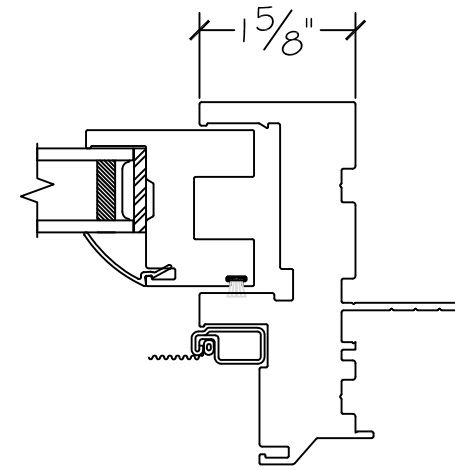

Interior

Exterior

Notice: This document contains information proprietary to and is protected by copyright of Win-Dor Inc. and shall not be copied, disclosed to others, or used for any purpose other than that for which it is given, without the written permission of Win-Dor Inc.

450 Delta Ave
Brea, Ca 92821
(714) 385-1202

Project:	File name: 1550 Section View - OX over PW PW - 1.375 inch Nail-fin	Date: 20190730
Notes:	Layout: Horizontal Section View	Drawn by: J Johnson