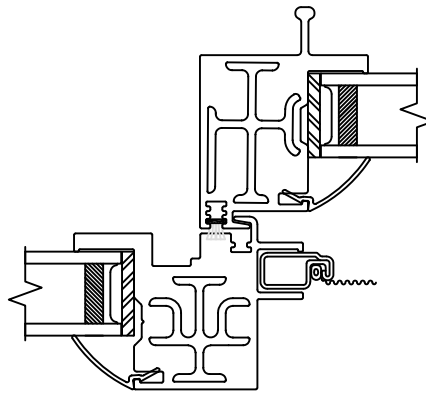

Interior

Exterior

Notice: This document contains information proprietary to and is protected by copyright of Win-Dor Inc. and shall not be copied, disclosed to others, or used for any purpose other than that for which it is given, without the written permission of Win-Dor Inc.

450 Delta Ave
Brea, Ca 92821
(714) 385-1202

Project:	File name: 1550 Section View - OX over PW PW - 1.375 inch Nail-fin	Date: 20190730
Notes:	Layout: Horizontal Section View	Drawn by: J Johnson