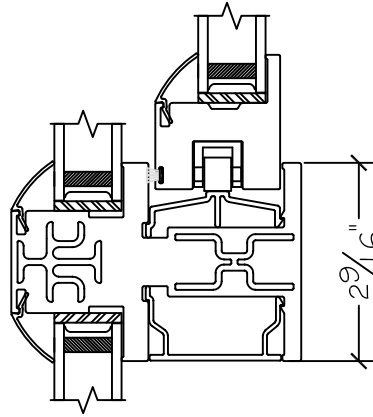

450 Delta Ave
Brea, Ca 92821
(714) 385-1202

Project:	File name: 1550 Section View - OX over PW PW - 1.375 inch Nail-fin	Date: 20190730
Notes:	Layout: Horizontal Section View	Drawn by: J Johnson

Exterior

WINDOR
www.windorsystems.com

450 Delta Ave
Brea, Ca 92821
(714) 385-1202

Project:

File name: 1550 Section View - OX over PW PW - 1.375 inch Nail-fin

Date: 20190730

Notes:

Layout: Vertical Section View

Drawn by: J Johnson