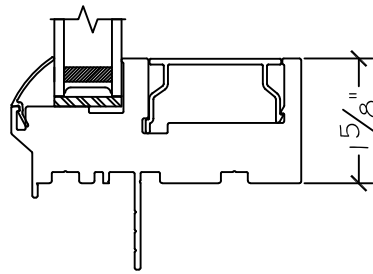

Notice: This document contains information proprietary to and is protected by copyright of Win-Dor Inc. and shall not be copied, disclosed to others, or used for any purpose other than that for which it is given, without the written permission of Win-Dor Inc.

WINDOR
www.windorsystems.com

450 Delta Ave
Brea, Ca 92821
(714) 385-1202

Project:

File name: 1550 Section View - OX over PW PW - 1.375 inch Nail-fin

Date: 20190730

Notes:

Layout: Vertical Section View

Drawn by: J Johnson