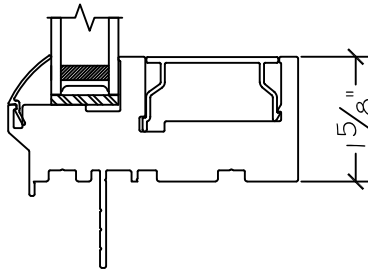

450 Delta Ave
Brea, Ca 92821
(714) 385-1202

Project:	File name: I 550 Section View - OX over PW PW - 1 inch Nail-fin	Date: 20190730
Notes:	Layout: Horizontal Section View	Drawn by: J Johnson

Exterior

Interior

WINDOR
www.windorsystems.com

450 Delta Ave
Brea, Ca 92821
(714) 385-1202

Project:

File name: I 550 Section View - OX over PW PW - 1 inch Nail-fin

Date: 20190730

Notes:

Layout: Vertical Section View

Drawn by: J Johnson