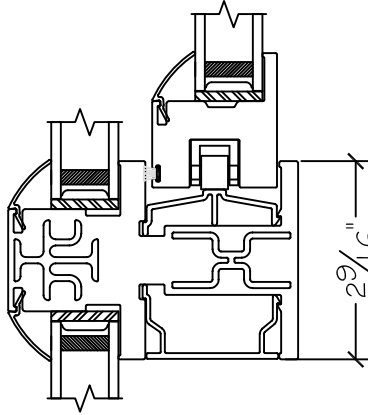

450 Delta Ave
Brea, Ca 92821
(714) 385-1202

Project:	File name: I 550 Section View - OX over PW PW - 1 inch Nail-fin	Date: 20190730
Notes:	Layout: Horizontal Section View	Drawn by: J Johnson

Exterior

Interior

WINDOR
www.windorsystems.com

450 Delta Ave
Brea, Ca 92821
(714) 385-1202

Project:

File name: I 550 Section View - OX over PW PW - 1 inch Nail-fin

Date: 20190730

Notes:

Layout: Vertical Section View

Drawn by: J Johnson