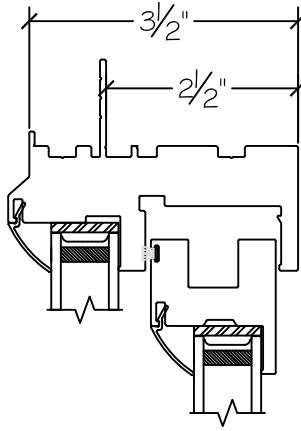

450 Delta Ave
Brea, Ca 92821
(714) 385-1202

Project:	File name: I 550 Section View - OX over PW PW - 1 inch Nail-fin	Date: 20190730
Notes:	Layout: Horizontal Section View	Drawn by: J Johnson

Exterior

Interior

WINDOR
www.windorsystems.com

450 Delta Ave
Brea, Ca 92821
(714) 385-1202

Project:

File name: I 550 Section View - OX over PW PW - 1 inch Nail-fin

Date: 20190730

Notes:

Layout: Vertical Section View

Drawn by: J Johnson